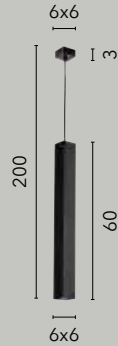

I-FLUKE-SQ NERO 8031414885701	I-FLUKE-S30Q NERO 8031414885664
	I-FLUKE-SQ BCO 8031414885688	I-FLUKE-S30Q BCO 8031414885640
	I-FLUKE-SQ ORO 8031414885718	I-FLUKE-S30Q ORO 8031414885671
	I-FLUKE-SQ BRO 8031414885695 1xGU10	I-FLUKE-S30Q BRO 8031414885657 1xGU10