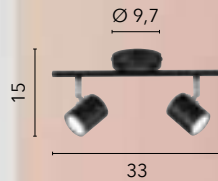

/ Zero spots are made of metal and feature adjustable light points, offering directional lighting. Available in both black and matte white, they feature a minimalist design ideal for adapting to different rooms.