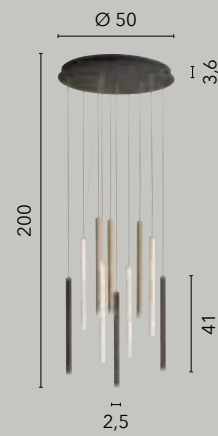

LED-PYPE-S10-MULT
8031414896707

LED 35W
2350 lm
3000 4000 6500K ● ● ●

50W
4700 lm
3000 4000 6500K ● ● ●