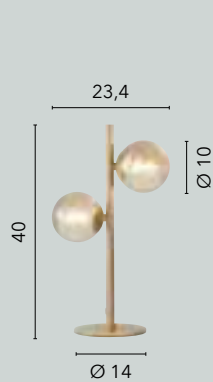

I-HONEY-S16
8031414891979
16xG9 LED
x2 attachment mounting

I-HONEY-L2-NER
8031414888658

I-HONEY-PT4
8031414874712
4xG9 LED