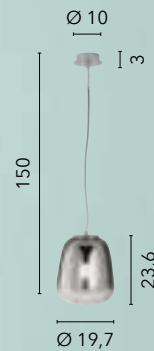

I-SMOKE-S18
8031414863723
1xE27 LED