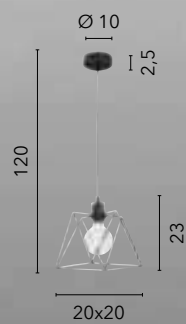

SANTANA

/ La sospensione Santana presenta un design distintivo. Caratterizzata da una struttura poligonale in metallo, offre un'eleganza senza tempo con la sua colorazione nera opaca.

/ The Santana suspension lamp features a distinctive design. Featuring a polygonal metal frame, it offers timeless elegance with its matte black coloring.

I-SANTANA-L-S1

8031440354356

1xE27

I-SANTANA-M-S1

8031440312899

1xE27