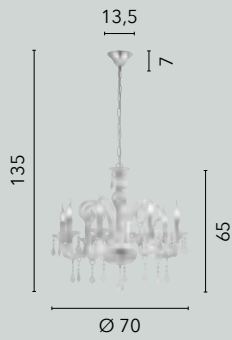

/ Glass collection embellished with K9 crystal pendants that add a touch of class to any type of setting.

I-246/00900
8031422681098
8xE14

I-246/00200
8031414057184
5xE14

I-246/00100
8031414057160
3xE14

I-246/00800
8031414085460
2xE14