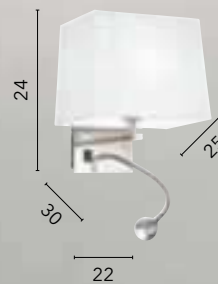

I-090111-5E

8031440051279

LED 3W
160 lm - 4500K •
1xE14