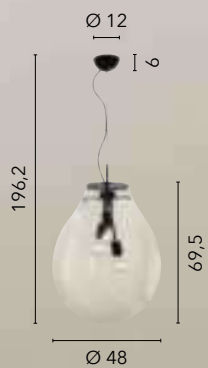

AZUMA

/ Collezione a goccia in vetro soffiato trasparente con struttura in metallo nero satinato.

/ Collection in transparent blown glass with structure in satin black metal.