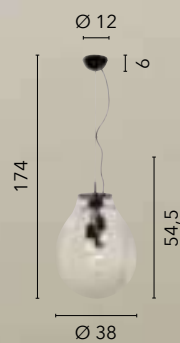

AZUMA

/ Collezione a goccia in vetro soffiato trasparente con struttura in metallo nero satinato.

/ Collection in transparent blown glass with structure in satin black metal.