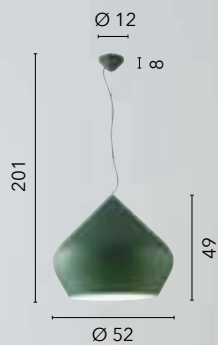

THOLOS

/ Sospensione in metallo dalle forme armoniose disponibile in diversi colori quali nero, grigio o bianco gofrato con interno oro satinato e corten, verde o giallo con interno bianco.

/ Metal suspension with harmonious shapes available in different colors such as black, gray or white embossed with satin gold interior and corten, green or yellow with white interior.

I-THOLOS-S52 NER
8031414862818

I-THOLOS-S52 BCO
8031414862771

I-THOLOS-S52 GRI
8031414862788

I-THOLOS-S52 BRO
8031414862832

I-THOLOS-S52 VDE
8031414862795

I-THOLOS-S52 GIA
8031414862825

1xE27