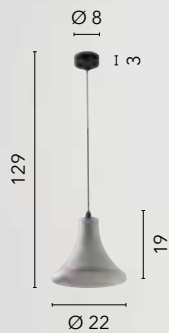

ANDO

/ Sospensioni in cemento naturale grigio disponibile in tre versioni dalle forme modellate.

/ Pendant lamps in natural grey cement available in three models with shaped shapes.