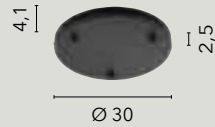

BASE-S-R1-NER 8031414921256	BASE-S-R3-NER 8031414921355	BASE-S-R6-NER 8031414921409	BASE-S-R9-NER 8031414921447
	BASE-S-R1-BCO 8031414921249	BASE-S-R3-BCO 8031414921348	BASE-S-R6-BCO 8031414921393	BASE-S-R9-BCO 8031414921430
	BASE-S-R1-ORO 8031414921270	BASE-S-R3-ORO 8031414921379	BASE-S-R6-ORO 8031414921416	BASE-S-R9-ORO 8031414921461
	BASE-S-R1-CR 8031414921263	BASE-S-R3-CR 8031414921362	BASE-S-R6-CR 8031414921607	BASE-S-R9-CR 8031414921454
	BASE-S-R1-AB 8031414921287 1xE27	BASE-S-R3-AB 8031414921386 3xE27	BASE-S-R6-AB 8031414921423 6xE27	BASE-S-R9-AB 8031414921478 9xE27