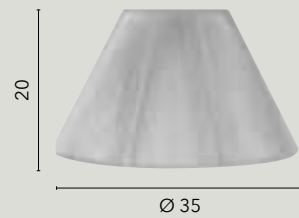

I-PRLMG-ORCHESTRA

8031432801196

E27

Paralume big silver decoro fili

Big silver lampshade wires decoration

I-PRLM ORCHESTRA

8031430131172

E14

Paralume silver decoro fili

Silver lampshade wires decoration