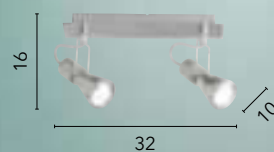

CADILLAC

/ Gli spot in metallo Cadillac offrono un'illuminazione personalizzata grazie ai punti luce orientabili. Con una finitura cromo, questi spot aggiungono un tocco moderno all'ambiente. Il design dalle linee pulite conferisce un'estetica elegante e contemporanea.

/ Cadillac's metal spots offer custom lighting with adjustable light points. With a chrome finish, these spots add a modern touch to the environment. The clean-lined design lends a sleek, contemporary aesthetic.