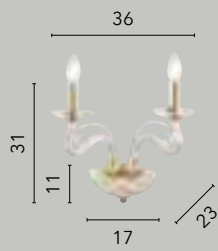

I-EPOQUE/AP2
8031440352277
2xE14