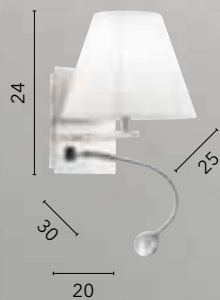

/ Aluminum wall lamp with fabric diffuser available in white, brown and white pleated versions with adjustable LED reading light.

I-090111-5A

8031421131082

LED 3W
60 lm - 4500K •
1xE14

I-090111-5F

8031440311557