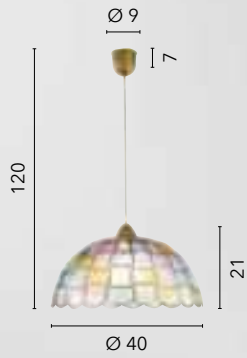

PAULA

/ Sospensione Tiffany in madreperla con cavo in oro.
/ Tiffany suspension in mother of pearl with gold cable.

I-PAULA/S1
8031433561204
1xE27