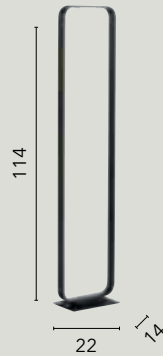

LED-MOKA-LC

8031414877492

LED 5W
420 lm
3000K ●

LED-MOKA-PTC

8031414877515

LED 2x8W
1120 lm
3000K ●

LED-MOKA-L

8031414863518

LED 5W
420 lm
4000K ○

LED-MOKA-PT

8031414863525

LED 2x8W
1120 lm
4000K ○