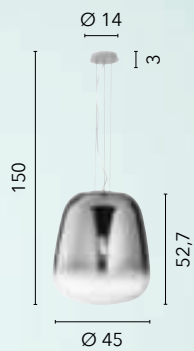

SMOKE

/ Collezione in vetro soffiato con decoro cromato sfumato con struttura in metallo cromo.

/ Collection in blown glass with chromed decoration shaded with chrome metal structure.

I-SMOKE-S45
8031414874637
1xE27 LED