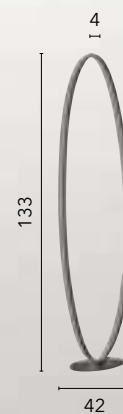

LED-CLARKE-PTC
8031414877737

LED 25W
3650 lm
3000K ●

LED-CLARKE-S120
8031414871520

LED 88W
11000 lm
4000K ●

LED-CLARKE-S80
8031414871513

LED 60W
6750 lm
4000K ●

LED-CLARKE-L
8031414871544

LED 20W
2050 lm
4000K ●

LED-CLARKE-PT
8031414871537

LED 25W
3650 lm
4000K ●