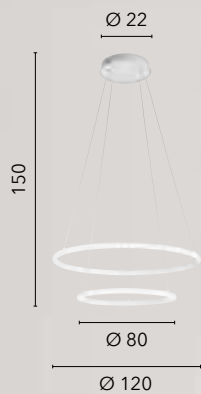

AXIS

/ Axis ha una struttura in metallo con diffusore in silicone e sospensioni uniche: un elemento circolare singolo o doppio elemento circolare con diametri distinti. L'opzione RGB crea un affascinante effetto arcobaleno.

/ Axis has a metal frame with a silicone diffuser and unique suspensions: a single circular element or double circular element with distinct diameters.

The RGB option creates a fascinating rainbow effect.

LED-AXIS-S8060
8031414919819

LED 70W
7700 lm
3000 4000 6500K ●●●

LED-AXIS-S6040-SPI
8031414919826

LED 31W
2635 lm
3000 4000 6500K ●●●
RGB ●●●

LED-AXIS-S60
8031414919802

LED 31W
3300 lm
3000 4000 6500K ●●●