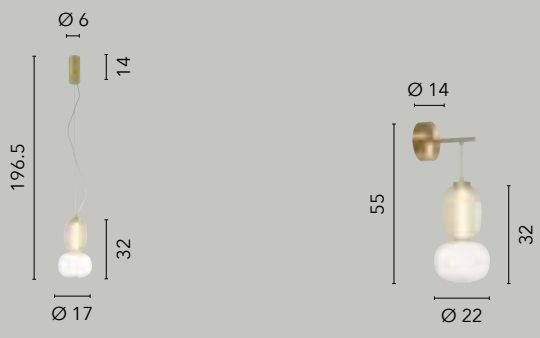

LED-TOTEM-AP
8031414920815
LED 18W
2000 lm
3000K ●

LED-TOTEM-S2
8031414920792
LED 18W
2000 lm
3000K ●