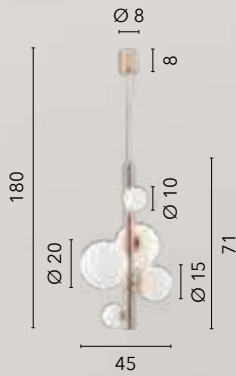

I-HERA-S5
8031414863228
5xG9 LED