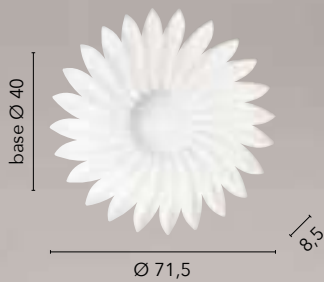

/ Ceiling lamp with white petal-shaped aluminum structures with satin white acrylic diffusers.

LED-SUNRISE-PL72
8031414869169

LED 135W
9200 lm
4000K ●

LED-SUNRISE-PL62
8031414869152

LED 100W
11700 lm
4000K ●