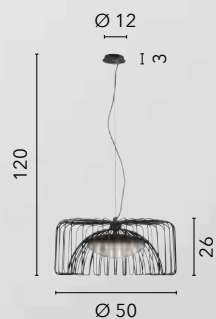

COUGAR

/ Sospensione in fili di metallo disponibile nei colori nero e bianco opaco con diffusore opale al centro.

/ Suspension in metal geometric wires available in black and white matt colour with opal diffuser in the center.

LED-COUGAR-NERO
8031440362603

LED-COUGAR-BCO
8031440362634

LED 24W
2740 lm
4000K ○