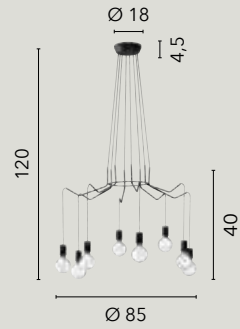

I-HABITAT-S8 NER
8031414869503

I-HABITAT-S8 BCO
8031414869459
8xE27