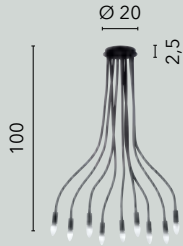

I-CLUB-S50 BCO
8031440362801

I-CLUB-S50 CR
8031440362818

1xE27

LOVER

/ Collezione dalle linee curve e sinuose in metallo flessibile rivestito in silicone nero o bianco.

/ Collection with curved and sinuous lines in flexible metal covered in black and white silicone.