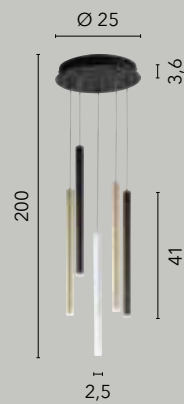

LED-PYPE-S5-MULT
8031414896677

LED 35W
2350 lm
3000 4000 6500K ● ● ●

50W
4700 lm
3000 4000 6500K ● ● ●