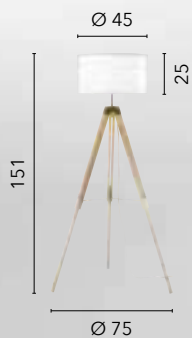

I-STUDIOS/PT
8031440359825
1xE27

BOURLESQUE

/ Piantana in legno dalle linee modellate con finiture bianche e paralume in tessuto bianco.
/ Wooden floor lamp with shaped lines with white finishes and white fabric lampshade.