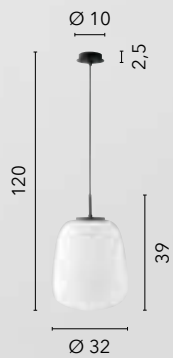

I-JAIPUR-S5-GR
8031414889457
2xE27 + 3xE14

I-JAIPUR-S3-GR
8031414889433
1xE27 + 2xE14

I-JAIPUR-SQ3-GR
8031414889419
3xE14

TOLOMEO

/ Collezione con struttura in nero opaco e vetro opale dalle forme geometriche. Cavo in tessuto nero.
 / Collection with structure in matt black and opal glass with geometric shapes. Cable in black fabric.