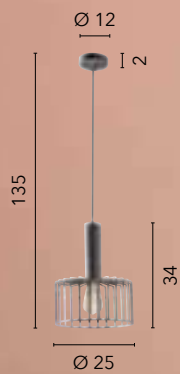

/ Suspension lamp with elegant metal finish
 available in coffee version.

I-DAYTON-S25 BRO

8031440365161

1xE27

I-DAYTON-S16 BRO

8031440365192

1xE27

HARLEM