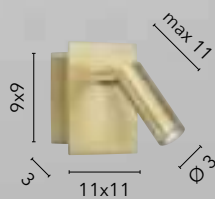

DICKENS

/ Applique a parete con punto luce orientabile in alluminio con LED integrato.

Disponibile nei colori bianco, nero, nickel ed oro satinato.

/ Wall lamp with adjustable light point in aluminium with integrated LED.

Available in white, black, nickel and satin gold.

LED-DICKENS-AP-NER
8031414896929

LED-DICKENS-AP-BCO
8031414896912

LED-DICKENS-AP-ORO
8031414896943

LED-DICKENS-AP-NIK
8031414896936

LED 2,2W
220 lm
3000K ●