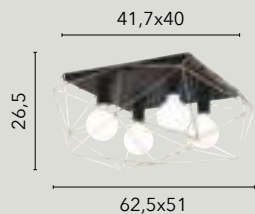

I-ABRAXAS-PL4 BCO
8031414871650

I-ABRAXAS-PL4 ORO
8031414869107

I-ABRAXAS-PL2 ORO
8031414869091

I-ABRAXAS-PL1 ORO
8031414872626

4xE27

2xE27

1xE27