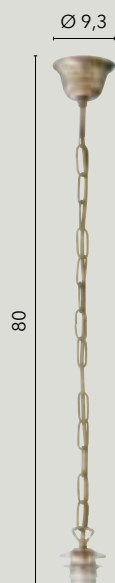

/ Smontati pendel
/ Disassembled pendel

MT3300003

8031427941159

E27

Catena brunito

Antique brass pendel