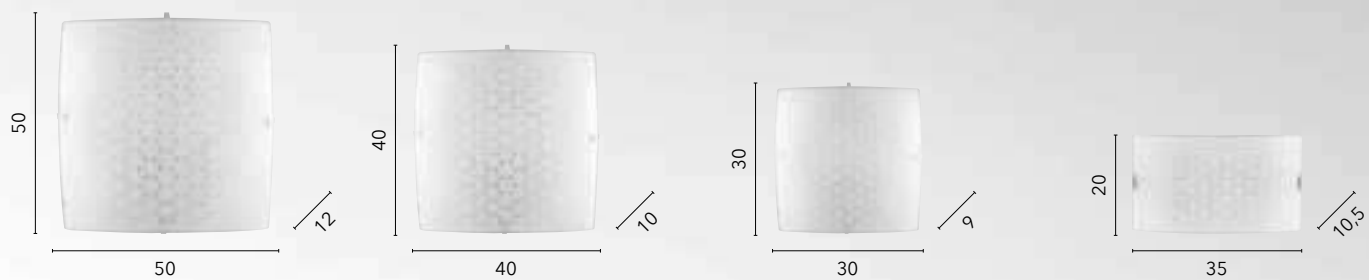

MAORI

/ La collezione Maori si compone di raffinate plafoniere e applique realizzate con vetro bianco lucido. Ogni pezzo è impreziosito con decori in graniglia e ganci cromati.

/ The Maori collection consists of refined ceiling and wall lamps made of polished white glass. Each piece is embellished with graniglia decorations and chrome hooks.

I-MAORI-PL50
8031414874903
4xE27

I-MAORI-PL40
8031414874897
3xE27

I-MAORI-PL30
8031414874880
2xE27

I-MAORI-AP3520
8031414874873
2xE27