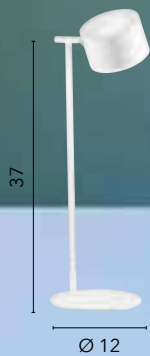

TESLA

/ La lampada da tavolo a batteria Tesla unisce semplicità ed illuminazione all'avanguardia e versatile. La testa luminosa calamitata consente di trasformarla in un'elegante applique grazie alla base biadesiva. Realizzata in metallo, disponibile in bianco o nero, offre funzionalità touch CCT, dimmer e RGB.

/ The TESLA battery-operated table lamp combines simplicity with cutting-edge, versatile lighting. The magnetized light head allows it to be transformed into an elegant wall sconce with its double-sided base. Made of metal and available in black or white, it offers CCT touch, dimmer and RGB.

LEDT-TESLA-NER
8031414915934

LEDT-TESLA-BCO
8031414915941

LED 4W
186 lm
2700 ⇌ 5500 ● ● ●

TEMPO CARICA 3.5-4.5H
ON 4H/18H