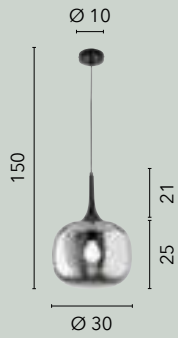

I-JAIPUR-S30-BCO
8031414890118

I-JAIPUR-S30-GR
8031414890125
1xE27

I-JAIPUR-S17-GR
8031414889396
1xE14