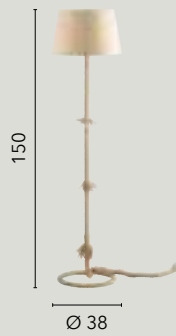

I-ROPE-PT
8031414872169
1xE27