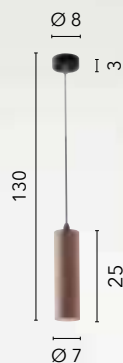

KRUK

/ Kruk è realizzata con cemento naturale e offre una selezione di due forme distinte: tubolare o quadrata. Disponibile in grigio o mattone, queste sospensioni conferiscono eleganza a ogni spazio.

/ Kruk is made from natural concrete and offers a selection of two distinct shapes: tubular or square. Available in gray or brick, these suspensions lend elegance to any space.

I-KRUK-Q-S1
8031414871605

I-KRUK-R-S1
8031414871582

I-KRUK-Q-S1 MAT
8031414871612
1xGU10

I-KRUK-R-S1 MAT
8031414871599
1xGU10