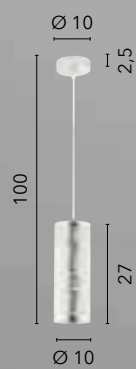

I-MAYA/S10
8031432401198
1xE27