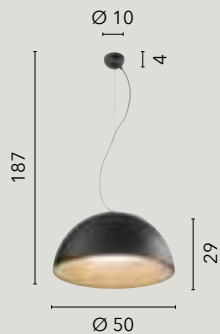

LED-COCO-S50-NER
8031414920358

LED-COCO-S50-ORO
8031414920365

LED-COCO-S35-ORO
8031414920341

LED 40W
4400 lm
3000 4000 6500K ● ● ●

LED 30W
3300 lm
3000 4000 6500K ● ● ●

LED-COCO-PL50-ORO
8031414920402

LED-COCO-PL35-ORO
8031414920389

LED 40W
4400 lm
3000 4000 6500K ● ● ●

LED 30W
3300 lm
3000 4000 6500K ● ● ●