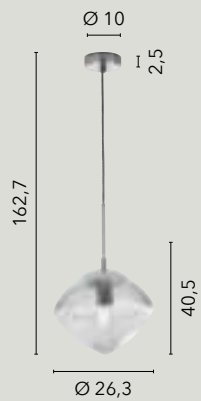

I-GREENWICH-E-S1 BLU
8031414874620
1xE27 LED