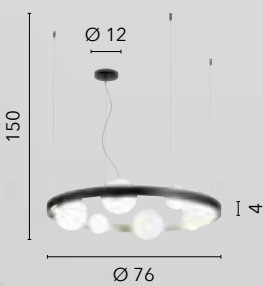

SONETTO

/ Collezione con struttura in alluminio declinata nei colori oro e nero opaco con sfere in vetro opale.

/ Collection with aluminum structure in gold and matt black with opal glass spheres.

I-SONETTO-S8
8031414895472
8xG9 LED