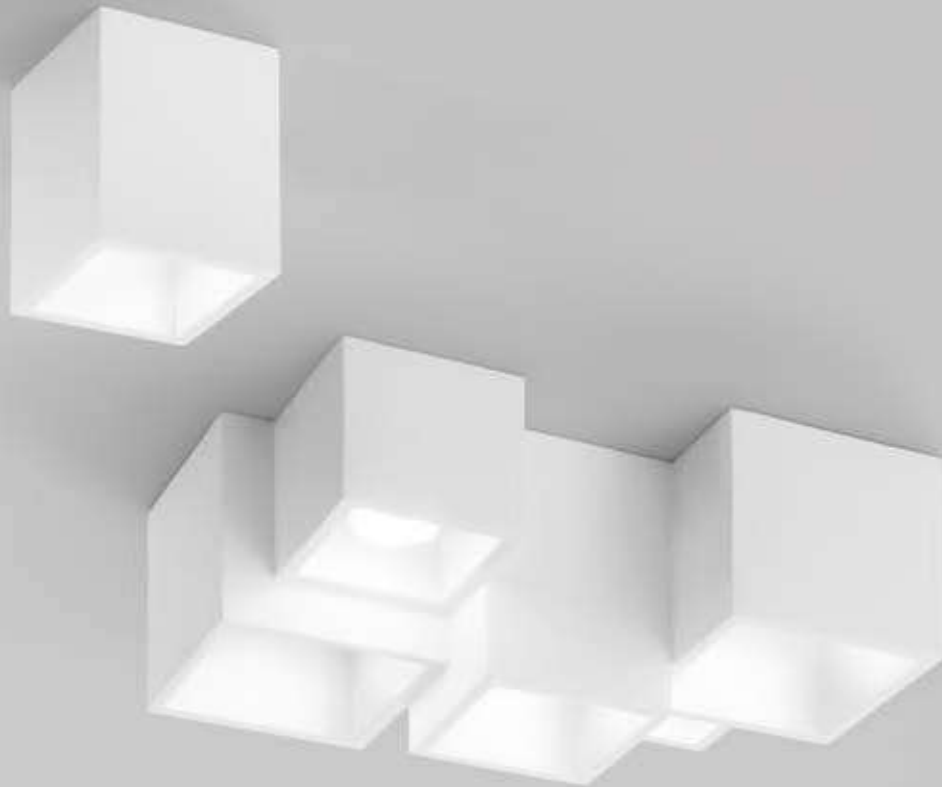

FOSTER

/ Foster è la collezione composta da applique o plafoniere disponibili in singola o doppia composizione. Grazie alla luce a biemissione, offrono un'illuminazione versatile e uniforme. La loro struttura in gesso verniciabile consente la personalizzazione del colore.

/ Foster is the collection consisting of wall or ceiling lamps available in single or double composition. Thanks to bi-emission light, they offer versatile and uniform lighting. Their paintable plaster structure allows for color customization.