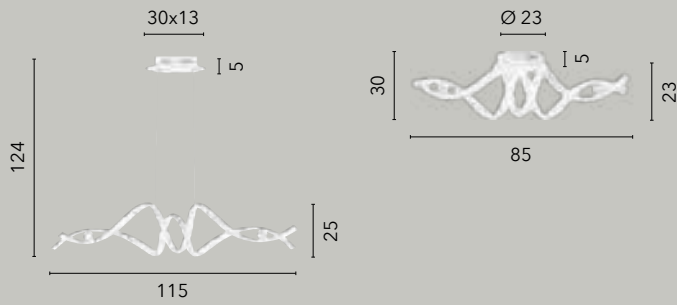

LED 20W
2720 lm
3000K 4000K 6500K ●●●

LED 24W
2340 lm
3000K 4000K 6500K ●●●

MYSTRAL

/ Collezione dalle forme sinuose realizzata in alluminio bianco gofrato con diffusore in silicone.

/ Collection with sinuous shapes made of white embossed aluminum with silicone diffuser.