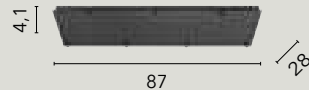

BASE-S-RT3-NER 8031414921300	BASE-S-RT7-NER 8031414921492	BASE-S-RT11-NER 8031414921546
	BASE-S-RT3-BCO 8031414921294	BASE-S-RT7-BCO 8031414921485	BASE-S-RT11-BCO 8031414921539
	BASE-S-RT3-ORO 8031414921324	BASE-S-RT7-ORO 8031414921515	BASE-S-RT11-ORO 8031414921560
	BASE-S-RT3-CR 8031414921317	BASE-S-RT7-CR 8031414921508	BASE-S-RT11-CR 8031414921553
	BASE-S-RT3-AB 8031414921331 3xE27	BASE-S-RT7-AB 8031414921522 7xE27	BASE-S-RT11-AB 8031414921577 11xE27