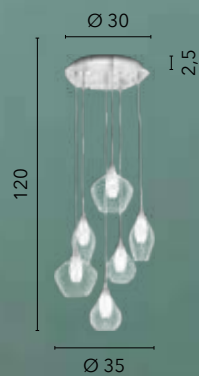

SKYLINE

/ La collezione Skyline si caratterizza da un doppio vetro trasparente esterno e interno bianco satinato, completata da una struttura in metallo cromo. Le diverse dimensioni sono sapientemente accostate per creare un effetto visivo intrigante e contemporaneo.

/ The Skyline collection features a double clear glass exterior and satin white interior, complemented by a chrome metal frame. The different sizes are cleverly juxtaposed to create an intriguing and contemporary visual effect.