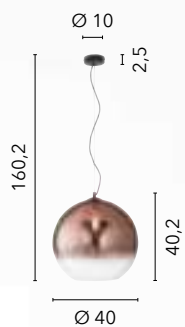

/ A beautifully designed suspension lamp made of glass with a copper-tone gradient decoration, complemented by a black metal frame and a black fabric-covered cable.

I-MARTE-S40 RM
8031414874545
1xE27

I-MARTE-S35 RM
8031414874538
1xE27