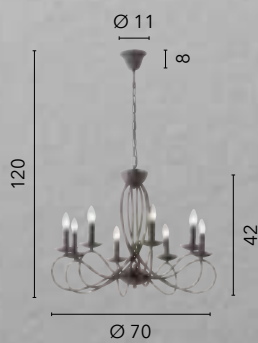

GINEVRA

/ Collezione dalle linee sinuose ed intrecciate con candelieri in metallo e finitura in corten.
/ Collection with sinuous and intertwined lines with metal candlesticks and corten finish.