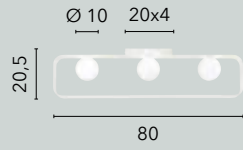

I-ROXY-S4
8031414868780
4xG9 LED

I-ROXY-PL3
8031414868803
3xG9 LED

I-ROXY-API
8031414868773
1xG9 LED