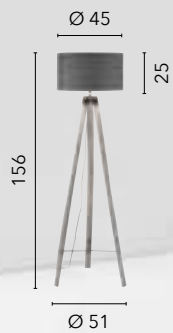

GALLERY

/ Lampada da terra con cavalletto realizzato in legno tortora decapè con paralume in tessuto dalle sfumature tortora.

/ Floor lamp with stand made of dove-grey wood pickles with fabric lampshade in dove-grey shades.

I-GALLERY/PT
8031440359856
1xE27