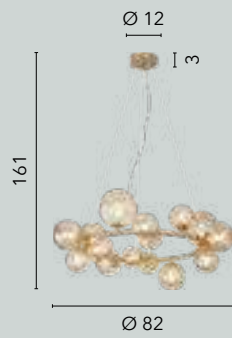

I-HONEY-SQ5
8031414888702
5xG9 LED

I-HONEY-S8
8031414891993
8xG9 LED

I-HONEY-S16-NER
8031414891986

I-HONEY-PL8-NER
8031414888641

I-HONEY-AP2-NER
8031414888672

I-HONEY-S16
8031414891979
16xG9 LED
x2 attachment mounting