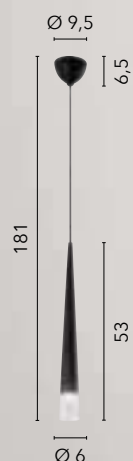

LANCELOT

/ Sospensione conica in metallo con finale in vetro lavorato;
disponibile nelle varianti nera, bianca e oro satinato.

/ Conical metal suspension with finished worked glass;
available in black, white and satin gold.

I-LANCELOT-S NER
8031414870073

I-LANCELOT-S BCO
8031414870080

I-LANCELOT-S ORO
8031414870097

1xGU10