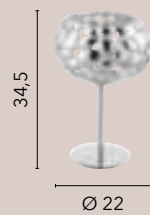

I-DIONISO-L-BCO
8031440359245

I-DIONISO-LG-CR
8031440359238

I-DIONISO-L-CR
8031440359252

I-DIONISO-PT-CR
8031440359214

1xE27

1xE27

3xE27