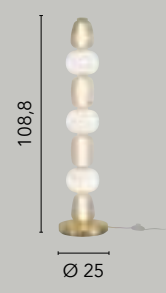

LED-TOTEM-PT
8031414920822
LED 40W
4000 lm
3000K ●