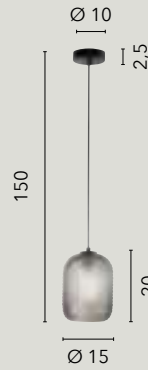

I-ASHFORD-S40 BCO
8031414888047

I-ASHFORD-S20 BCO
8031414874989

I-ASHFORD-S15 BCO
8031414874927

I-ASHFORD-S40 TR
8031414888078

I-ASHFORD-S20 TR
8031414874972

I-ASHFORD-S15 TR
8031414874910

I-ASHFORD-S40 AMB
8031414888030

I-ASHFORD-S20 AMB
8031414874965

I-ASHFORD-S15 AMB
8031414874934

I-ASHFORD-S40 GR
8031414888061

I-ASHFORD-S20 GR
8031414874996

I-ASHFORD-S15 GR
8031414874941

I-ASHFORD-S40 BLU
8031414888054

I-ASHFORD-S20 BLU
8031414875009

I-ASHFORD-S15 BLU
8031414874958

1xE27

1xE27

1xE27