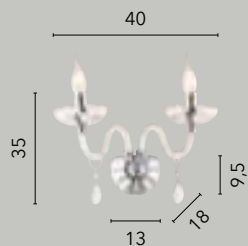

I-RIFLESSO/AP2
8031440362054

I-RIFLESSO/AP2 ORO
8031440361965

I-RIFLESSO/LG1 ORO
8031440361941

I-RIFLESSO/L1 ORO
8031440361972

2xE14

1xE27

1xE14