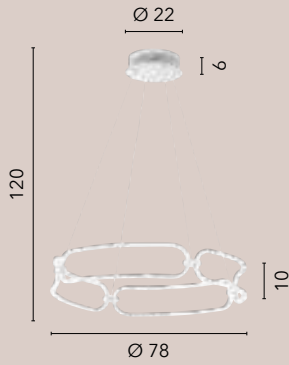

LED-CLARKE-S80
8031414871513

LED 60W
6750 lm
4000K ●

LED-CLARKE-L
8031414871544

LED 20W
2050 lm
4000K ●

LED-CLARKE-PT
8031414871537

LED 25W
3650 lm
4000K ●

INFINITY

**/ Collezione con struttura finemente lavorata
in alluminio dai toni bianco opaco con diffusore in silicone.**
/ Collection with structure finely worked
in aluminum in white matt tones with silicone diffuser.