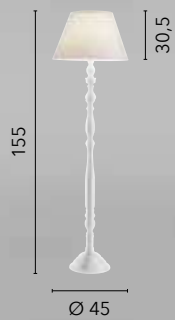

I-STUDIOS/PT
8031440359825
1xE27

BOURLESQUE

/ Piantana in legno dalle linee modellate con finiture bianche e paralume in tessuto bianco.
/ Wooden floor lamp with shaped lines with white finishes and white fabric lampshade.