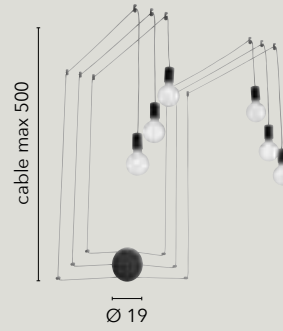

I-HABITAT-L BCO
8031414869473
1xE27

I-DEVIATORE-NER
8031414872442

I-HABITAT-PL6 NER
8031414869626

I-DEVIATORE-BCO
8031414872435

I-HABITAT-PL6 BCO
8031414869596

KIT 3 pcs

6xE27

24 pcs INCL