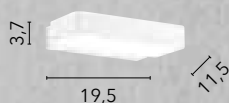

Il design è semplice ma elegante, con la sua forma rettangolare smussata agli angoli.

/ With its aluminum body and integrated LED, the Omega wall lamp offers efficient and long-lasting illumination. Available in embossed white, it is suitable for domestic and commercial settings. The design is simple yet elegant, with its rectangular shape beveled at the corners.