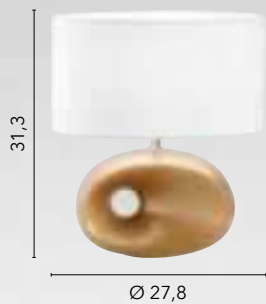

EOLO

/ Collezione di lumi con struttura in ceramica rifinita interamente in oro con paralume in tessuto bianco.

/ Collection of lamps with ceramic structure finished entirely in gold with white fabric lampshade.

I-EOLO/L 35
8031421981090
1xE14