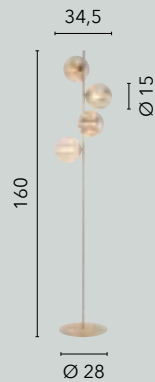

I-HONEY-PT4-NER
8031414888665

I-HONEY-PT4
8031414874712
4xG9 LED