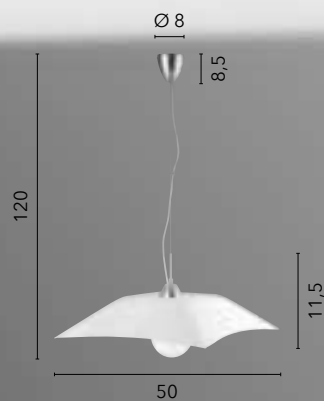

OSIRIDE

/ La collezione Osiride presenta un design sofisticato con lampade realizzate in vetro bianco satinato e finiture in cromo. Coniugando eleganza e modernità, questa collezione aggiunge un tocco di raffinatezza a qualsiasi ambiente.

/ The Osiride collection features a sophisticated design with lamps made of white satin glass and chrome finishes. Combining elegance and modernity, this collection adds a touch of sophistication to any setting.

I-OSIRIDE-S50

8031414872756

1xE27