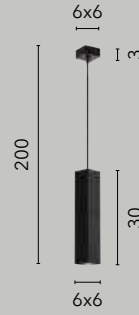

I-FLUKE-SQ NERO 8031414885701	I-FLUKE-S30Q NERO 8031414885664
	I-FLUKE-SQ BCO 8031414885688	I-FLUKE-S30Q BCO 8031414885640
	I-FLUKE-SQ ORO 8031414885718	I-FLUKE-S30Q ORO 8031414885671
	I-FLUKE-SQ BRO 8031414885695 1xGU10	I-FLUKE-S30Q BRO 8031414885657 1xGU10