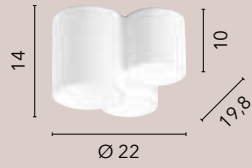

I-BANJIE-PL3
8031414867486
3xGU10
MAX 9W