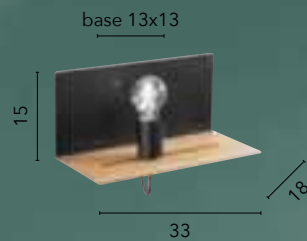

FLASH

/ Applique in metallo gofrato disponibile nelle finiture bianco o nero con mensola in colore legno naturale, lampadina mobile ed entrata USB 2A.

/ Applique in embossed metal available in white or black finishes with shelf in natural wood color, movable bulb and USB input 2A.

I-FLASH-AP NER
8031414869695

I-FLASH-AP BCO
8031414869688

1xE27