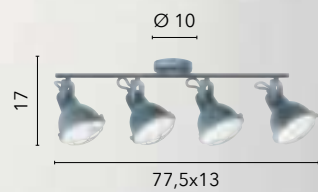

CUBA

/ Collezione in metallo grigio pietra con interno bianco lucido e griglia decorativa, punti luce orientabili.

/ Stone grey metal collection with glossy white inside and decorative grid, adjustable light points.