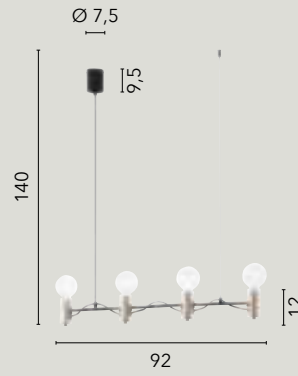

/ Collection with essential but aesthetically appealing lines in black and gold metal with black fabric cable. Available in suspension, wall and table lamp versions.

I-AXON-S8
8031414862108
8xE27

I-AXON-S5
8031414863174
5xE27