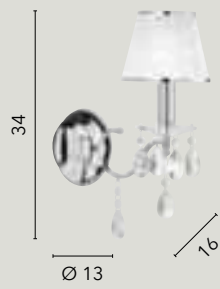

/ Collection in decorated chrome metal with K9 crystals and polyvinyl lampshades glittered with floral designs.

I-BOEME/6
8031428761152
6xE14

I-BOEME/3
8031430411175
3xE14

I-BOEME/AP1
8031428781150
1xE14