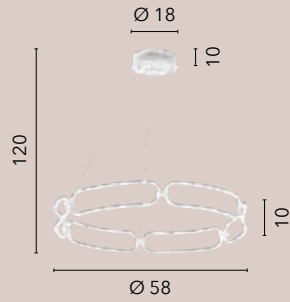

LED-CLARKE-S80
8031414871513

LED 60W
6750 lm
4000K ●

LED-CLARKE-L
8031414871544

LED 20W
2050 lm
4000K ●

LED-CLARKE-PT
8031414871537

LED 25W
3650 lm
4000K ●

INFINITY

**/ Collezione con struttura finemente lavorata
in alluminio dai toni bianco opaco con diffusore in silicone.**
/ Collection with structure finely worked
in aluminum in white matt tones with silicone diffuser.