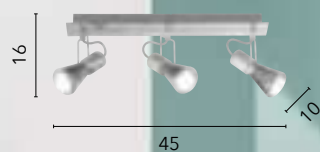

CADILLAC

/ Gli spot in metallo Cadillac offrono un'illuminazione personalizzata grazie ai punti luce orientabili. Con una finitura cromo, questi spot aggiungono un tocco moderno all'ambiente. Il design dalle linee pulite conferisce un'estetica elegante e contemporanea.

/ Cadillac's metal spots offer custom lighting with adjustable light points. With a chrome finish, these spots add a modern touch to the environment. The clean-lined design lends a sleek, contemporary aesthetic.