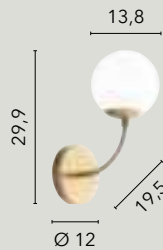

I-THEMYS-U4

8031414870059

4xE14 LED

x3 heights

I-THEMYS-T2

8031414870035

2xE14 LED

x4 heights