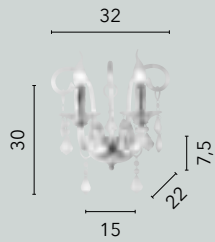

/ Glass collection embellished with K9 crystal pendants that add a touch of class to any type of setting.

I-246/00900
8031422681098
8xE14

I-246/00200
8031414057184
5xE14

I-246/00100
8031414057160
3xE14

I-246/00800
8031414085460
2xE14