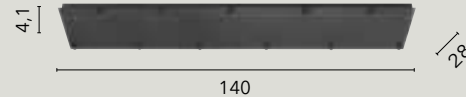

BASE-S-RT3-NER 8031414921300	BASE-S-RT7-NER 8031414921492	BASE-S-RT11-NER 8031414921546
	BASE-S-RT3-BCO 8031414921294	BASE-S-RT7-BCO 8031414921485	BASE-S-RT11-BCO 8031414921539
	BASE-S-RT3-ORO 8031414921324	BASE-S-RT7-ORO 8031414921515	BASE-S-RT11-ORO 8031414921560
	BASE-S-RT3-CR 8031414921317	BASE-S-RT7-CR 8031414921508	BASE-S-RT11-CR 8031414921553
	BASE-S-RT3-AB 8031414921331 3xE27	BASE-S-RT7-AB 8031414921522 7xE27	BASE-S-RT11-AB 8031414921577 11xE27