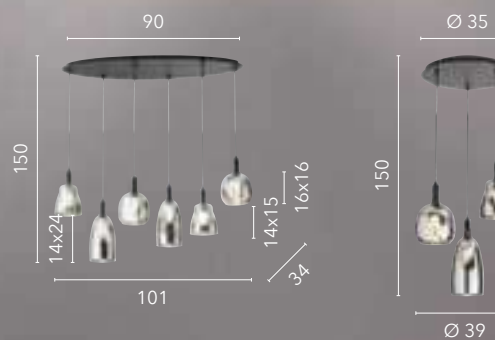

WEIZEN

/ Collezione realizzata con struttura in nero opaco e diffusori finemente lavorati in vetro cromo.

/ Collection made with frame in matte black and finely crafted chrome glass diffusers.

I-WEIZEN-S6
8031414895205
6xE14

I-WEIZEN-S3
8031414895199
3xE14