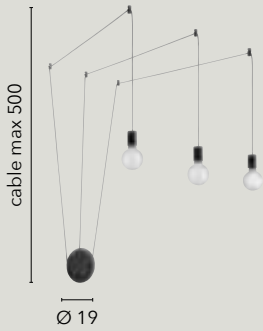

I-HABITAT-PL3 NER
8031414869633

I-HABITAT-PL1 NER
8031414869640

I-HABITAT-PL3 BCO
8031414869602

I-HABITAT-PL1 BCO
8031414869619

3xE27

1xE27

12 pcs INCL

4 pcs INCL