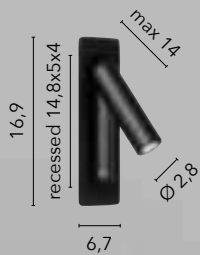

DEFOE

/ Applique ad incasso con punto luce orientabile in alluminio con LED integrato.
Disponibile nei colori bianco, nero, nichel ed oro satinato.

/ Recessed wall lamp with adjustable light point in aluminum with integrated LED.
Available in white, black, nickel and satin gold.

INC-DEFOE-NER
8031414896967

INC-DEFOE-BCO
8031414896967

INC-DEFOE-ORO
8031414896974

INC-DEFOE-NIK
8031414896981

LED 3W
300 lm
3000K ●