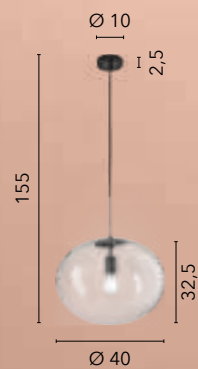

GALAXY

/ Collezione realizzata con struttura in metallo nero e sfere finemente lavorate in vetro soffiato.

/ Collection realized with structure in black metal and spheres finely worked in blown glass.