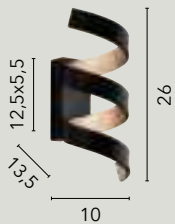

LED-HELIX-AP3C NER
8031414877546

LED-HELIX-L4C NER
8031414877560

LED-HELIX-PT10C NER
8031414877607

LED-HELIX-AP3C BCO
8031414877539

LED 9W
720 lm
3000K ●

LED-HELIX-L4C BCO
8031414877553

LED 12W
740 lm
3000K ●

LED-HELIX-PT10C BCO
8031414877591

LED 30W
1700 lm
3000K ●

LED-HELIX-AP3 NER
8031440362733

LED-HELIX-L4 NER
8031440362726

LED-HELIX-PT10 NER
8031440362702

LED-HELIX-AP3 BCO
8031414868735

LED 9W
720 lm
4000K ○

LED-HELIX-L4 BCO
8031414868742

LED 12W
740 lm
4000K ○

LED-HELIX-PT10 BCO
8031414868728

LED 30W
1700 lm
4000K ○