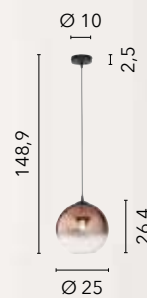

/ A beautifully designed suspension lamp made of glass with a copper-tone gradient decoration, complemented by a black metal frame and a black fabric-covered cable.

I-MARTE-S40 RM
8031414874545
1xE27

I-MARTE-S35 RM
8031414874538
1xE27