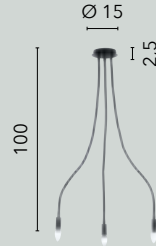

I-CLUB-S50 BCO
8031440362801

I-CLUB-S50 CR
8031440362818

1xE27

LOVER

/ Collezione dalle linee curve e sinuose in metallo flessibile rivestito in silicone nero o bianco.

/ Collection with curved and sinuous lines in flexible metal covered in black and white silicone.