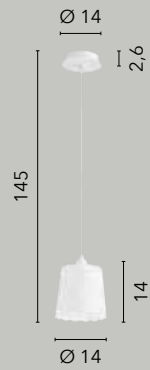

I-CLUNY-S14
8031440362870
1xE14