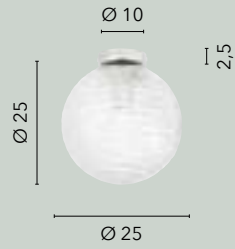

I-NEREIDE-G-PL25 CH
8031414874422

I-NEREIDE-G-PL30 TR
8031414874408

I-NEREIDE-G-PL25 TR
8031414874439

1xE27 LED

1xE27 LED