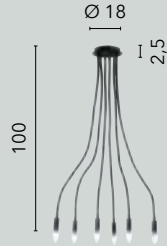

I-CLUB-S50 BCO
8031440362801

I-CLUB-S50 CR
8031440362818

1xE27

LOVER

/ Collezione dalle linee curve e sinuose in metallo flessibile rivestito in silicone nero o bianco.

/ Collection with curved and sinuous lines in flexible metal covered in black and white silicone.