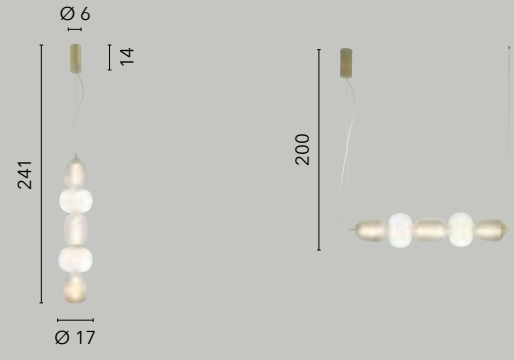

/ The Kemet suspension lamp consists of a metal frame and LED light bar, enriched with decorative blown glass elements in asymmetrical circular shapes. The mixture of materials and shapes lends elegance and originality to environments.

LED-KEMET-S7
8031414920778

LED 40W
4000lm
3000K ●

LED-KEMET-S5
8031414921584

LED 40W
4000lm
3000K ●

TOTEM

/ La collezione Totem si distingue per la sua eleganza variegata: è disponibile come sospensione, applique e lampada da terra. La struttura è in metallo e attorno alla barra LED luminosa si snodano gli elementi decorativi realizzati in un armonioso connubio di forme in vetro soffiato.

/ The Totem collection is distinguished by its variegated elegance: it is available as a suspension, wall and floor lamp. The structure is made of metal, and around the luminous LED bar unfold the decorative elements made of a harmonious combination of blown glass shapes.