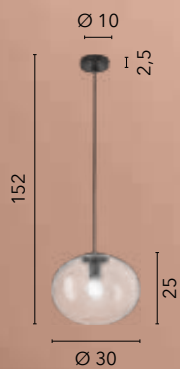

GALAXY

/ Collezione realizzata con struttura in metallo nero e sfere finemente lavorate in vetro soffiato.

/ Collection realized with structure in black metal and spheres finely worked in blown glass.