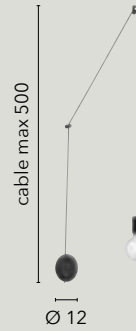

I-HABITAT-PL3 NER
8031414869633

I-HABITAT-PL1 NER
8031414869640

I-HABITAT-PL3 BCO
8031414869602

I-HABITAT-PL1 BCO
8031414869619

3xE27

1xE27

12 pcs INCL

4 pcs INCL