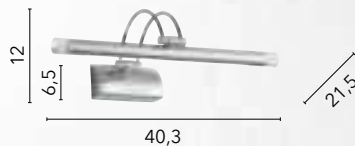

SIGMA

/ L'applique Sigma con il suo corpo in metallo cromato, LED integrato e braccio inclinabile di 90°, garantisce una luce direzionale e funzionale. Disponibile nella finitura cromo, il suo design minimal lo rende perfetto per essere montato sopra lo specchio del bagno.

/ The Sigma wall lamp with its chrome-plated metal body, integrated LED and 90° tilting arm provides directional and functional light. Available in a chrome finish, its minimal design makes it perfect for mounting above the bathroom mirror.

LED-W-SIGMA/4W

8031432971202

LED 4W

550 lm

3500K ●

ANDROMEDA

/ L'applique Andromeda, con corpo in metallo cromato, LED integrato e braccio inclinabile di 90°, offre un'illuminazione orientabile perfetta per lo specchio del bagno. Disponibile in cromo e con un design dalle linee nette e regolari, aggiunge modernità all'ambiente.

/ The Andromeda wall lamp, with a chrome-plated metal body, integrated LED and 90-degree tilting arm, offers swiveling lighting perfect for the bathroom mirror. Available in chrome and with a design featuring sharp, regular lines, it adds modernity to the room.