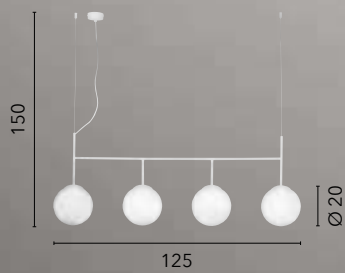

BALY

/ Sospensione realizzata in metallo in bianco opaco con sfere in vetro opale.
/ Suspension made of matt white metal with opal glass spheres.

I-BALY-S4
8031414896998
4xE27 LED