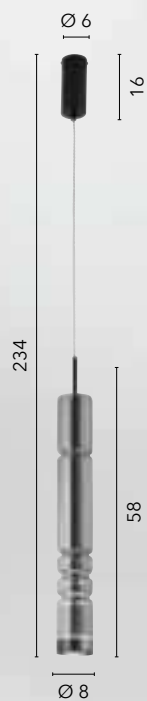

CROOKES

/ La sospensione Crookes si caratterizza per una struttura in metallo che culmina in un punto luce nella parte inferiore, avvolta da una forma tubolare in vetro soffiato. Disponibile nelle sofisticate sfumature fumé o ambrate.

/ The Crookes pendant features a metal frame that culminates in a point of light at the bottom, wrapped in a tubular shape of blown glass. Available in sophisticated smoky or amber shades.

LED-CROOKES-S-GR
8031414920761

LED-CROOKES-S-AMB
8031414920754

8W
800 lm
3000K ●