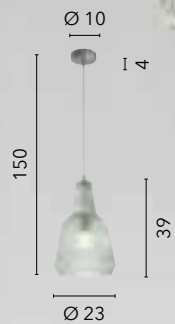

GALWAY

/ Collezione in vetro cristallo sfaccettato, disponibile nei colori ambra, trasparente, fumé e verde.
Le strutture in metallo sono abbinare per colore.

/ Faceted crystal glass collection, available in colors amber, transparent, smoked and green.
Metal frames are color matched.

I-GALWAY-S23-GR
8031414920747

I-GALWAY-S23-GR
8031414920723

I-GALWAY-S23-AMB
8031414920716

I-GALWAY-S23-VER
8031414920730

1xE27