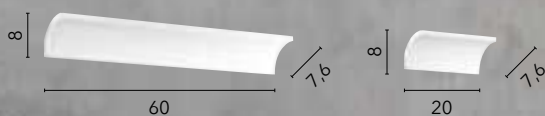

/ The Mustang wall lamp features an aluminum body and heat sink and integrated LED. Available in an embossed white finish, it features a unique design: a kind of curved veil that creates a fascinating play of light reflected toward the wall and upward.