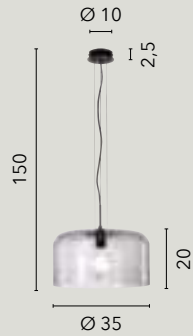

I-GIBUS-S40 BCO
8031414873876

I-GIBUS-S35 BCO
8031414875078

I-GIBUS-S30 BCO
8031414875030

I-GIBUS-S40 TR
8031414873111

I-GIBUS-S35 TR
8031414875061

I-GIBUS-S30 TR
8031414875023

I-GIBUS-S40 GR
8031414873128

I-GIBUS-S35 GR
8031414875092

I-GIBUS-S30 GR
8031414875047

I-GIBUS-S40 AMB
8031414868582

I-GIBUS-S35 AMB
8031414875085

I-GIBUS-S30 AMB
8031414875016

I-GIBUS-S40 BLU
8031414873869

I-GIBUS-S35 BLU
8031414875108

I-GIBUS-S30 BLU
8031414875054

1xE27

1xE27

1xE27