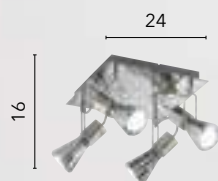

CADILLAC

/ Gli spot in metallo Cadillac offrono un'illuminazione personalizzata grazie ai punti luce orientabili. Con una finitura cromo, questi spot aggiungono un tocco moderno all'ambiente. Il design dalle linee pulite conferisce un'estetica elegante e contemporanea.

/ Cadillac's metal spots offer custom lighting with adjustable light points. With a chrome finish, these spots add a modern touch to the environment. The clean-lined design lends a sleek, contemporary aesthetic.