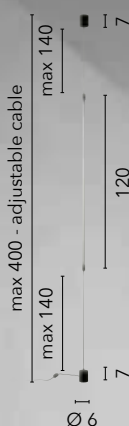

GRAVITY

/ Piantana a sospensione finemente lavorata in metallo nelle versioni bianca, nera ed oro dalle linee minimali ed eleganti dotata di supporti in acciaio per regolarne posizionamento ed altezza. Pedaliera per accensione e switch per sistema cambio colore temperatura.

/ Pendant lamp finely worked in metal in the white, black and gold versions with minimal and elegant lines equipped with steel supports to adjust its positioning and height. Pedals for ignition and switch for color change temperature system.