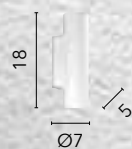

DUDUK

/ L'applicque Duduk, realizzata in metallo, offre forme e dimensioni personalizzabili (quadrata o tubolare, grande o piccola) e tre eleganti colorazioni: bianco, nero e oro. Grazie alla luce biemissione, Duduk offre un'illuminazione efficace e contemporanea.

/ The Duduk wall lamp, made of metal, offers customizable shapes and sizes (square or tubular, large or small) and three elegant colors: white, black and gold. With its bi-emission light, Duduk offers efficient and contemporary lighting.

I-DUDUK-R80-NER
8031414922420

I-DUDUK-R50-NER
8031414922482

I-DUDUK-R80-BCO
8031414922413

I-DUDUK-R50-BCO
8031414922475

I-DUDUK-R80-ORO
8031414922420
2xGU10 28W

I-DUDUK-R50-ORO
8031414922499
2xGU10 28W