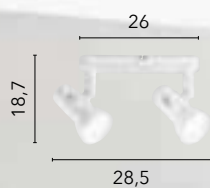

SPOT-CARRERA-2
8031431711182
2xE27 MAX 40W