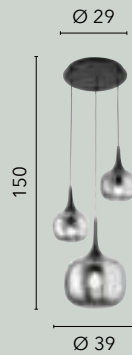

I-JAIPUR-S3-BCO
8031414889426

I-JAIPUR-S5-GR
8031414889457
2xE27 + 3xE14

I-JAIPUR-S3-GR
8031414889433
1xE27 + 2xE14

I-JAIPUR-SQ3-GR
8031414889419
3xE14