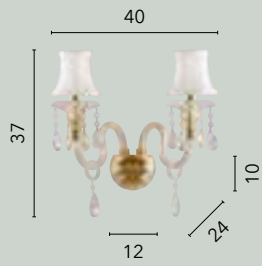

I-MONET/AP2
8031437851240
2xE14