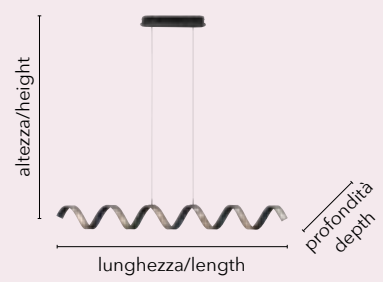

Quote in cm
Dimensions in cm

Codice prodotto e numero cod. EAN
Product code and EAN code number

 **LED-HELIX-S6C NER**
8031414877645

 **LED-HELIX-S6C BCO**
8031414877638

LED 30W - 1xE27
2520 Lm
3000K 4000K 6500K