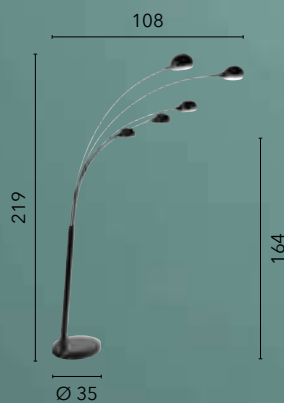

ERACLE

/ Piantana dalla struttura in metallo da cui si irradiano cinque punti luce orientabili, disponibile nelle versioni bianco o nera con base in marmo.

/ Floor lamp with metal structure from which five adjustable light points radiate, available in white or black versions with marble base.

I-ERACLE-PT NERO
8031414877348

I-ERACLE-PT BCO
8031414877324

5xE14