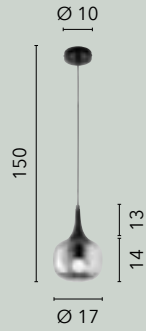

I-JAIPUR-S17-BCO
8031414890132

I-JAIPUR-S30-GR
8031414890125
1xE27

I-JAIPUR-S17-GR
8031414889396
1xE14