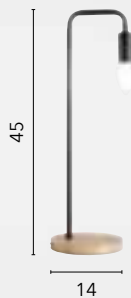

SUSHI

/ Collezione dalle forme che rievocano una candela con struttura in metallo bianco o nero e base in legno naturale.

/ Collection with shapes reminiscent of a candle with white or black metal structure and natural wood base.

I-SUSHI-L NERO
8031440363778

I-SUSHI-L BCO
8031440364690

1xE14