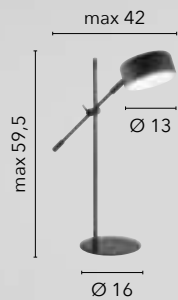

EIFFEL

/ Lampada da tavolo realizzata in metallo disponibile nelle versioni **nera, bianca, oro e nickel**. Punto luce orientabile.

/ Table lamp made of metal available in black, white, gold and nickel versions. Adjustable light head.

LDT-EIFFEL-NER
8031414892754

LDT-EIFFEL-BCO
8031414892747

LDT-EIFFEL-ORO
8031414892730

LDT-EIFFEL-NIK
8031414892969

1xE14