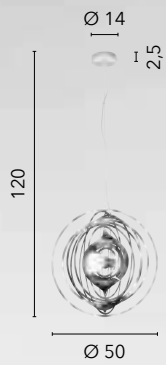

I-CLUB-S50 BCO
8031440362801

I-CLUB-S50 CR
8031440362818

1xE27

LOVER

/ Collezione dalle linee curve e sinuose in metallo flessibile rivestito in silicone nero o bianco.

/ Collection with curved and sinuous lines in flexible metal covered in black and white silicone.