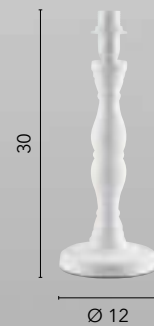

B-SWEET-L
8031414878475
1xE14