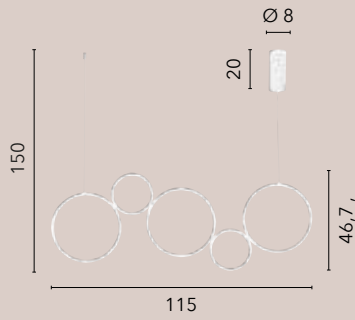

/ The circularly shaped Fredy collection features an embossed white aluminum frame and silicone diffuser. Available as a suspension, ceiling lamp, lume and floor lamp, it offers versatile options for illuminating any room.