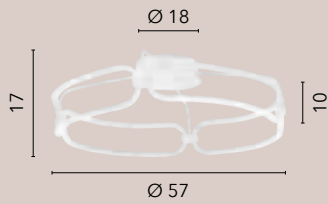

LED-INFINITY-PL60
8031414868841

LED 49W
4400 lm
4000K ●

LED 33W
2970 lm
4000K ●