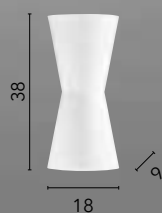

CLEPSYDRA

/ L'applique Clepsydra, in gesso verniciabile, evoca la forma di una clessidra e offre una luce a doppia emissione. Unisce funzionalità ed estetica, aggiungendo un tocco di fascino all'illuminazione di qualsiasi ambiente.

/ The Clepsydra wall lamp, made of paintable gypsum, evokes the shape of an hourglass and offers dual-emission light. It combines functionality and aesthetics, adding a touch of charm to the lighting of any room.

I-CLEPSYDRA-L-AP

8031414892839

2xE14 MAX 20W