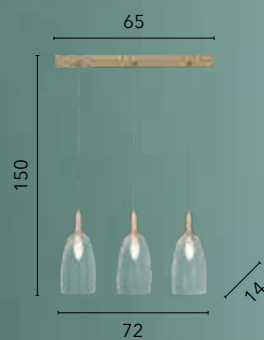

/ Collection made with diffusers finely worked in blown glass with different configurations and satin gold finishes.

I-BRANDY-S6
8031414895168
6xE14

I-BRANDY-S3
8031414895151
3xE14

I-BRANDY-S1
8031414895144
1xE14