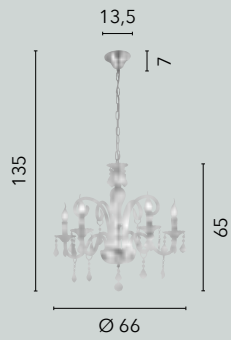

/ Glass collection embellished with K9 crystal pendants that add a touch of class to any type of setting.

I-246/00900
8031422681098
8xE14

I-246/00200
8031414057184
5xE14

I-246/00100
8031414057160
3xE14

I-246/00800
8031414085460
2xE14