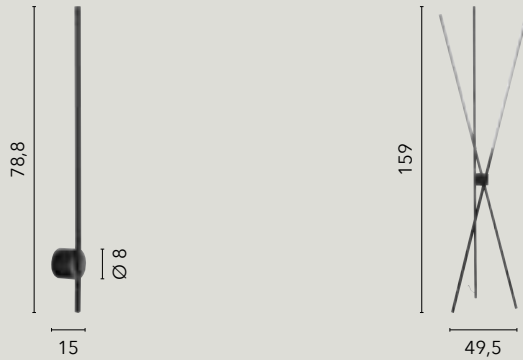

LED-SHANGHAI-APC NERO 8031414877430	LED-SHANGHAI-PT3 NERO 8031414893508
	LED-SHANGHAI-APC BCO 8031414877423 LED 9W 1100 lm 3000K ●	LED-SHANGHAI-PT3 BCO 8031414893492 LED 31W 3990 lm 3000K ● 4000K ○
	LED-SHANGHAI-AP NERO 8031440365550	
	LED-SHANGHAI-AP BCO 8031440365543 LED 9W 1100 lm 4000K ○