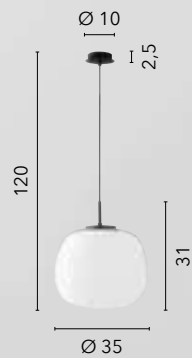

TOLOMEO

/ Collezione con struttura in nero opaco e vetro opale dalle forme geometriche. Cavo in tessuto nero.
/ Collection with structure in matt black and opal glass with geometric shapes. Cable in black fabric.