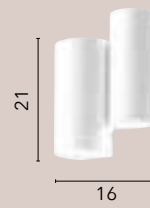

I-BANJIE-AP4
8031414866533
4xGU10
MAX 9W