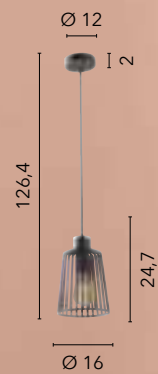

/ Suspension lamp with elegant metal finish
 available in coffee version.

I-DAYTON-S25 BRO

8031440365161

1xE27

I-DAYTON-S16 BRO

8031440365192

1xE27

HARLEM