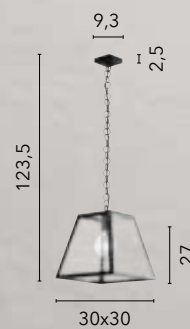

LEXINGTON

/ Collezione caratterizzata da un design squadrato, realizzata in metallo nero opaco con diffusori in lastre di vetro trasparente temperato.

/ Collection characterized by a square design, made of black metal with diffusers in clear tempered glass.