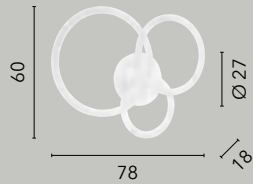

LED-BRYANT-PL3
8031414877157

LED 86W
11750 lm
4000K ●

LED 45W
6000 lm
4000K ●

LED 19W
2040 lm
4000K ●

LED 18W
2300 lm
4000K ●

LED-BRYANT-PL3C
8031414877683

LED 86W
11750 lm
3000K ●

LED-BRYANT-PL2C
8031414877676

LED 45W
6000 lm
3000K ●

LED-BRYANT-APC
8031414877652

LED 19W
2040 lm
3000K ●

LED-BRYANT-LC
8031414877669

LED 18W
2300 lm
3000K ●