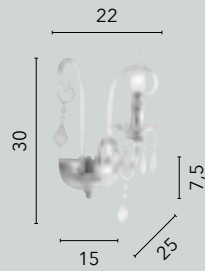

/ Glass collection embellished with K9 crystal pendants that add a touch of class to any type of setting.

I-246/00900
8031422681098
8xE14

I-246/00200
8031414057184
5xE14

I-246/00100
8031414057160
3xE14

I-246/00800
8031414085460
2xE14