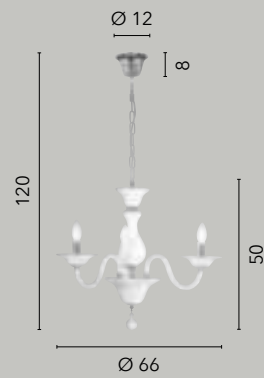

/ Glass collection in white blown paste that creates a majestic and elegant atmosphere in the environment where the points of light are highlighted by chrome details.

I-SOFFIO/8
8031414086986
8xE14

I-SOFFIO/6
8031414086979
6xE14