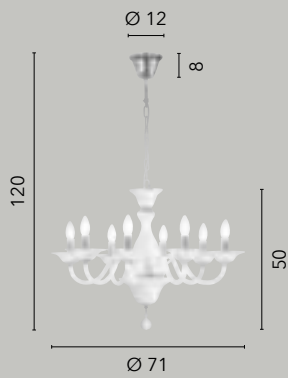

I-SOFFIO/8
8031414086986
8xE14