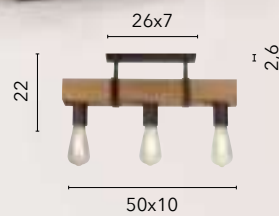

TEXAS

/ Collezione con struttura quadrata in legno antichizzato caratterizzata da finiture in metallo colore moro.
/ Collection with square structure in antiqued wood characterized by dark metal finishes.