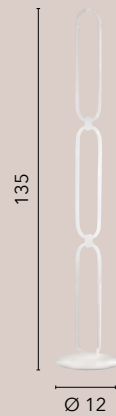

LED 11W
1400 lm
4000K ●

LED 11,5W
1030 lm
4000K ●

LED-INFINITY-PT
8031414868797

LED 30W
2700 lm
4000K ●