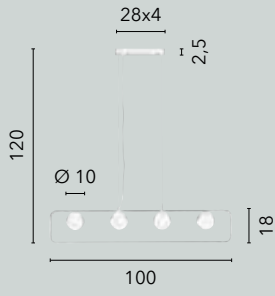

I-ROXY-S4
8031414868780
4xG9 LED

I-ROXY-PL3
8031414868803
3xG9 LED

I-ROXY-API
8031414868773
1xG9 LED