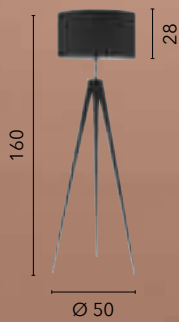

IBIS

/ Lampada da terra realizzata in metallo con paralume in tessuto. Disponibile nelle versioni bianca e nera.
/ Floor lamp made of metal with fabric lampshade. Available in white and black.

I-IBIS-PT NERO
8031414877362

I-IBIS-PT BCO
8031414877355

1xE27