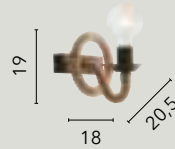

I-ROPE-PL5
8031414872107
5xE27

I-ROPE-PL3
8031414872114
3xE27

I-ROPE-API
8031414872091
1xE27