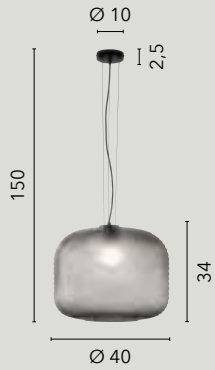

I-ASHFORD-S40 BCO
8031414888047

I-ASHFORD-S20 BCO
8031414874989

I-ASHFORD-S15 BCO
8031414874927

I-ASHFORD-S40 TR
8031414888078

I-ASHFORD-S20 TR
8031414874972

I-ASHFORD-S15 TR
8031414874910

I-ASHFORD-S40 AMB
8031414888030

I-ASHFORD-S20 AMB
8031414874965

I-ASHFORD-S15 AMB
8031414874934

I-ASHFORD-S40 GR
8031414888061

I-ASHFORD-S20 GR
8031414874996

I-ASHFORD-S15 GR
8031414874941

I-ASHFORD-S40 BLU
8031414888054

I-ASHFORD-S20 BLU
8031414875009

I-ASHFORD-S15 BLU
8031414874958

1xE27

1xE27

1xE27