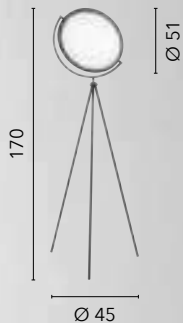

RADAR

/ Piantana in metallo con diffusore ultrasottile in acrilico orientabile.

Sistema cambio temperatura colore con interruttore.

/ Metal floor lamp with ultra-thin adjustable acrylic diffuser.

Color temperature change system with switch.

LED-RADAR-PT-NER
8031414884797

LED-RADAR-PT-BCO
8031414884780

LED 24W
1980 lm
3000K 4000K 6500K ●●●