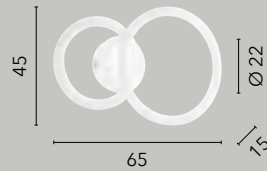

LED 86W
11750 lm
4000K ●

LED-BRYANT-PL2
8031414877140

LED 45W
6000 lm
4000K ●

LED 19W
2040 lm
4000K ●

LED 18W
2300 lm
4000K ●

LED-BRYANT-PL3C
8031414877683

LED 86W
11750 lm
3000K ●

LED-BRYANT-PL2C
8031414877676

LED 45W
6000 lm
3000K ●

LED-BRYANT-APC
8031414877652

LED 19W
2040 lm
3000K ●

LED-BRYANT-LC
8031414877669

LED 18W
2300 lm
3000K ●