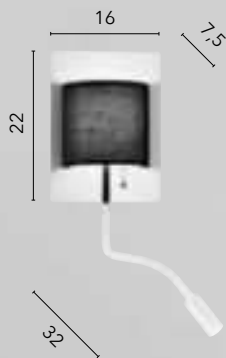

POP

/ Collezione applique in metallo con paralume in bianco o nero con flessibile luce a LED.
/ Wall lamp collection in metal with black or white lampshade with flexible LED light.

LED-POP-WB
8031440364164

LED-POP-BW
8031440364133

LED 6+3W
720 lm
4000K ○