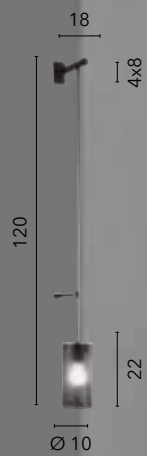

KING

/ Applique realizzata in metallo con punto luce cilindrico disponibile nella versione oro o nero satinato.

/ Wall lamp made of metal with cylindrical light point available in gold or black satin finish.

I-KING-AP-NER
8031414916122

I-KING-AP
8031414896905
1xE27