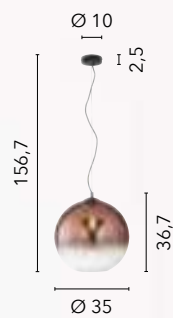

/ A beautifully designed suspension lamp made of glass with a copper-tone gradient decoration, complemented by a black metal frame and a black fabric-covered cable.

I-MARTE-S40 RM
8031414874545
1xE27

I-MARTE-S35 RM
8031414874538
1xE27