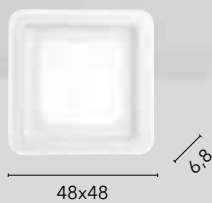

/ The Dygital ceiling lamp, with a metal frame and white acrylic, comes in circular or square shapes. The three light beams and anti-glare function, together with RGB mode and temperature control, offers versatile and personalized lighting.