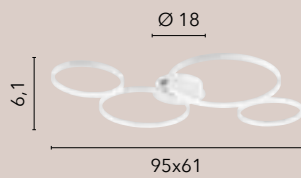

LED-FREDY-PL4

8031414884827

LED 60W

8000 lm

3000K 4000K 6500K ● ● ●