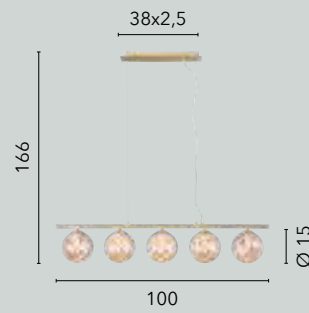

I-HONEY-S9-NER
8031414891542

I-HONEY-S5-NER
8031414888634

I-HONEY-SQ5-NER
8031414888696

I-HONEY-S8-NER
8031414892006

I-HONEY-S5
8031414874682
5xG9 LED

I-HONEY-S8
8031414891993
8xG9 LED