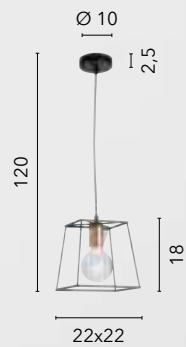

HARLEM

/ Sospensione dalle linee stilizzate in metallo opaco con portalampada in rame.

/ Suspension with stylized lines in black metal with copper lamp holder.

I-HARLEM-L-S1

8031440312875

1xE27

I-HARLEM-M-S1

8031440354387

1xE27