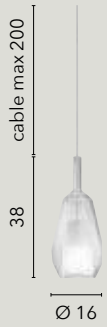

I-PIREX-S16-TR
8031414921225
1xE27