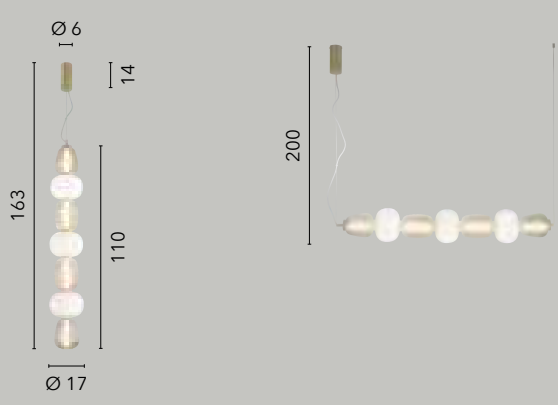

/ The Kemet suspension lamp consists of a metal frame and LED light bar, enriched with decorative blown glass elements in asymmetrical circular shapes. The mixture of materials and shapes lends elegance and originality to environments.

LED-KEMET-S7
8031414920778

LED 40W
4000lm
3000K ●

LED-KEMET-S5
8031414921584

LED 40W
4000lm
3000K ●

TOTEM

/ La collezione Totem si distingue per la sua eleganza variegata: è disponibile come sospensione, applique e lampada da terra. La struttura è in metallo e attorno alla barra LED luminosa si snodano gli elementi decorativi realizzati in un armonioso connubio di forme in vetro soffiato.

/ The Totem collection is distinguished by its variegated elegance: it is available as a suspension, wall and floor lamp. The structure is made of metal, and around the luminous LED bar unfold the decorative elements made of a harmonious combination of blown glass shapes.