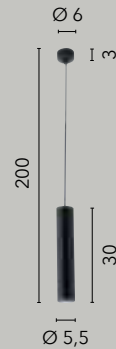

/ Suspensions and ceiling lamps with square and round metal structure available in chrome, white, matt black and corten, brush gold finish.

- 02. Maximal Collection -

cavo
cable

struttura
structure

	I-FLUKE-S NERO 8031440362504	I-FLUKE-S30 NERO 8031414875603	I-FLUKE-S4 NERO 8031414885732
	I-FLUKE-S BCO 8031440362535	I-FLUKE-S30 BCO 8031414875597	I-FLUKE-S4 BCO 8031414885725
	I-FLUKE-S ORO 8031414885633	I-FLUKE-S30 ORO 8031414885619	I-FLUKE-S4 ORO 8031414885749
	I-FLUKE-S CR 8031440361774	I-FLUKE-S30 CR 8031414875610	1xGU10
	I-FLUKE-S BRO 8031414885626	I-FLUKE-S30 BRO 8031414885602	1xGU10