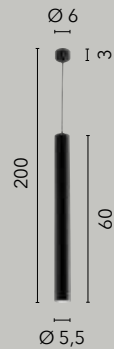

/ Suspensions and ceiling lamps with square and round metal structure available in chrome, white, matt black and corten, brush gold finish.

- 02. Maximal Collection -

cavo
cable

struttura
structure

	I-FLUKE-S NERO 8031440362504	I-FLUKE-S30 NERO 8031414875603	I-FLUKE-S4 NERO 8031414885732
	I-FLUKE-S BCO 8031440362535	I-FLUKE-S30 BCO 8031414875597	I-FLUKE-S4 BCO 8031414885725
	I-FLUKE-S ORO 8031414885633	I-FLUKE-S30 ORO 8031414885619	I-FLUKE-S4 ORO 8031414885749
	I-FLUKE-S CR 8031440361774	I-FLUKE-S30 CR 8031414875610	1xGU10
	I-FLUKE-S BRO 8031414885626	I-FLUKE-S30 BRO 8031414885602	1xGU10