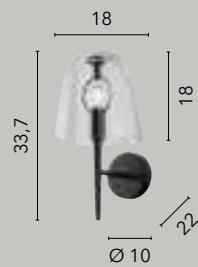

I-ARES-AP2-TR

8031414884575

2xE14

I-ARES-AP1-TR

8031414884551

1xE14