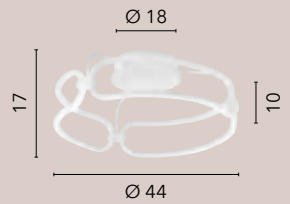

LED 49W
4400 lm
4000K ●

LED-INFINITY-PL45
8031414868834

LED 33W
2970 lm
4000K ●