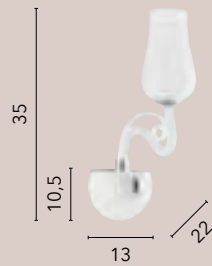

I-ANGEL/AP1
8031429891179
1xE14