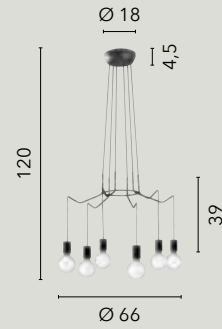

I-HABITAT-S6 NER
8031414869497

I-HABITAT-S6 BCO
8031414869442
6xE27