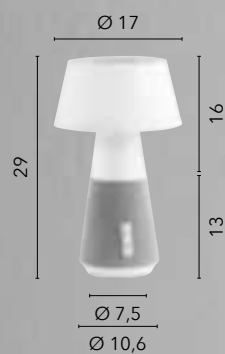

DECIBEL

/ Lampada ricaricabile con un'innovativa base speaker bluetooth.

Dotata di comando touch per regolazione luminosità e sistema cambio colore temperatura.

/ Rechargeable lamp with an innovative bluetooth speaker base. Equipped with touch control for brightness adjustment and color change temperature system.

LEDT-DECIBEL-GREY

8031414884421

LED 4,5W

300 lm

3000K 4000K 5000K ●●●●

SPEAKER
BLUETOOTH

Charging and speaker cable (150 cm) with adaptor DC5V 2A