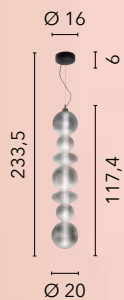

/ The Kemet suspension lamp consists of a metal frame and LED light bar, enriched with decorative blown glass elements in asymmetrical circular shapes. The mixture of materials and shapes lends elegance and originality to environments.