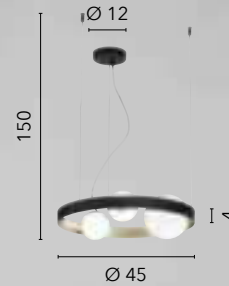

I-SONETTO-S3
8031414895458
3xG9 LED