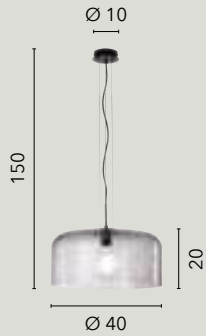

I-GIBUS-S40 BCO
8031414873876

I-GIBUS-S35 BCO
8031414875078

I-GIBUS-S30 BCO
8031414875030

I-GIBUS-S40 TR
8031414873111

I-GIBUS-S35 TR
8031414875061

I-GIBUS-S30 TR
8031414875023

I-GIBUS-S40 GR
8031414873128

I-GIBUS-S35 GR
8031414875092

I-GIBUS-S30 GR
8031414875047

I-GIBUS-S40 AMB
8031414868582

I-GIBUS-S35 AMB
8031414875085

I-GIBUS-S30 AMB
8031414875016

I-GIBUS-S40 BLU
8031414873869

I-GIBUS-S35 BLU
8031414875108

I-GIBUS-S30 BLU
8031414875054

1xE27

1xE27

1xE27