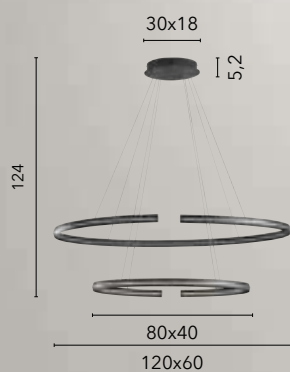

LED 15W
2530 lm
3000K 4000K ● ●

LED-MYSTRAL-L

8031414868667

LED 15W
1800 lm
3000K 4000K ● ●

LED-MYSTRAL-PT

8031414868636

LED 36W
5600 lm
3000K 4000K ● ●

CLARKE

/ Collezione con montatura in fine alluminio
nero gofrato e diffusore in silicone.

/ Collection with fine embossed black aluminum
frame and silicone diffuser.

LED-CLARKE-S120C
8031414877744

LED 88W
11000 lm
3000K ●