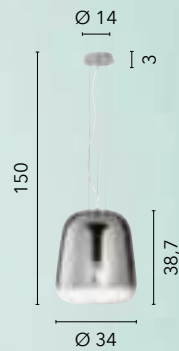

I-SMOKE-S35
8031414863730
1xE27 LED