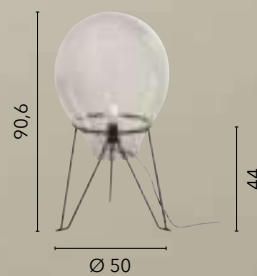

AZUMA

/ Collezione a goccia in vetro soffiato trasparente con struttura in metallo nero satinato.

/ Collection in transparent blown glass with structure in satin black metal.