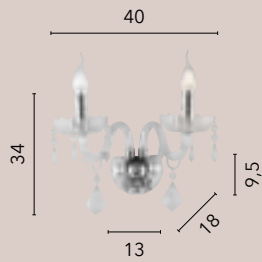

I-INCANTO/AP2
8031440364003
2xE14