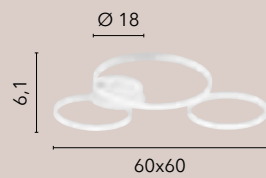

LED-FREDY-PL3

8031414884810

LED 40W

5200 lm

3000K 4000K 6500K ● ● ●