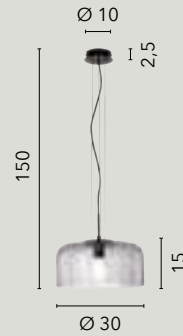

I-GIBUS-S40 BCO
8031414873876

I-GIBUS-S35 BCO
8031414875078

I-GIBUS-S30 BCO
8031414875030

I-GIBUS-S40 TR
8031414873111

I-GIBUS-S35 TR
8031414875061

I-GIBUS-S30 TR
8031414875023

I-GIBUS-S40 GR
8031414873128

I-GIBUS-S35 GR
8031414875092

I-GIBUS-S30 GR
8031414875047

I-GIBUS-S40 AMB
8031414868582

I-GIBUS-S35 AMB
8031414875085

I-GIBUS-S30 AMB
8031414875016

I-GIBUS-S40 BLU
8031414873869

I-GIBUS-S35 BLU
8031414875108

I-GIBUS-S30 BLU
8031414875054

1xE27

1xE27

1xE27