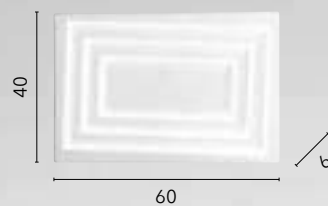

LED-HYPNOTIC-PL60X40
8031414915453

LED 55W
7040lm
3000K 4000K 6500K ●●●