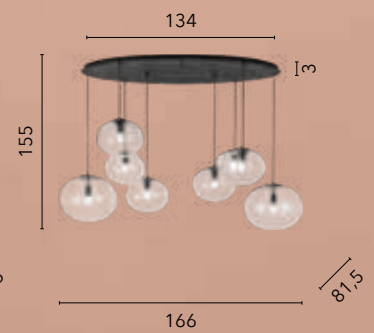

GALAXY

/ Collezione realizzata con struttura in metallo nero e sfere finemente lavorate in vetro soffiato.

/ Collection realized with structure in black metal and spheres finely worked in blown glass.