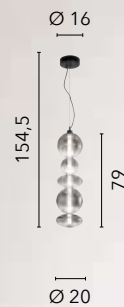

/ The Kemet suspension lamp consists of a metal frame and LED light bar, enriched with decorative blown glass elements in asymmetrical circular shapes. The mixture of materials and shapes lends elegance and originality to environments.