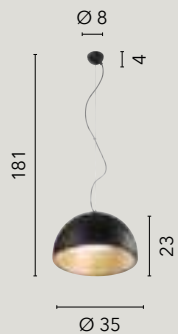

LED-COCO-S35-NER
8031414920334

LED-COCO-S50-ORO
8031414920365

LED-COCO-S35-ORO
8031414920341

LED 40W
4400 lm
3000 4000 6500K ● ● ●

LED 30W
3300 lm
3000 4000 6500K ● ● ●