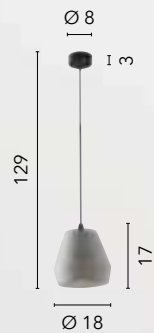

ANDO

/ Sospensioni in cemento naturale grigio disponibile in tre versioni dalle forme modellate.

/ Pendant lamps in natural grey cement available in three models with shaped shapes.