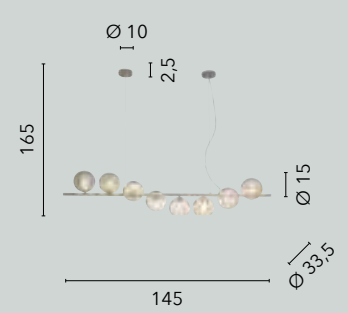

I-HONEY-S9-NER
8031414891542

I-HONEY-S5-NER
8031414888634

I-HONEY-SQ5-NER
8031414888696

I-HONEY-S8-NER
8031414892006

I-HONEY-S5
8031414874682
5xG9 LED

I-HONEY-S8
8031414891993
8xG9 LED