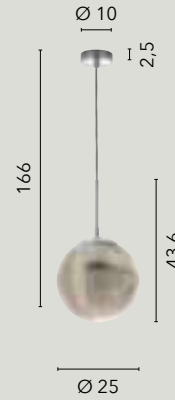

I-GREENWICH-G-S1 GR
8031414874613
1xE27 LED