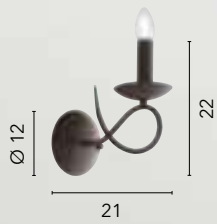

I-GINEVRA-8
8031414870271
8xE14

I-GINEVRA-AP
8031414870295
1xE14