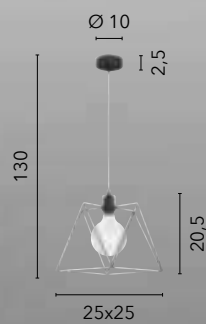

SANTANA

/ La sospensione Santana presenta un design distintivo. Caratterizzata da una struttura poligonale in metallo, offre un'eleganza senza tempo con la sua colorazione nera opaca.

/ The Santana suspension lamp features a distinctive design. Featuring a polygonal metal frame, it offers timeless elegance with its matte black coloring.

I-SANTANA-L-S1

8031440354356

1xE27

I-SANTANA-M-S1

8031440312899

1xE27