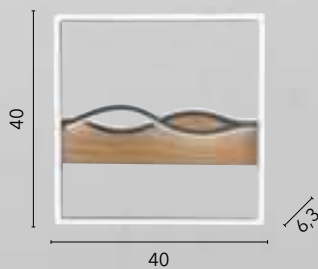

HAWAII

/ Plafoniera Hawaii è in metallo con base effetto legno. Disponibile in due forme, circolare e rettangolare, presentano entrambe delle linee ondulate che aggiungono un tocco di dinamismo. Si può scegliere tra due colori: bianco o nero.

/ Hawaii ceiling lamp is made of metal with a wood-effect base. Available in two shapes, circular and rectangular, both have wavy lines that add a touch of dynamism. You can choose from two colors: white or black.

I-HAWAII-Q40-NER
8031414915316

I-HAWAII-R40-NER
8031414915330

I-HAWAII-Q40-BCO
8031414915323

I-HAWAII-R40-BCO
8031414915347

LED 40W
5120 lm
3000K 4000K 6500K ●●●

LED 36W
4605 lm
3000K 4000K 6500K ●●●