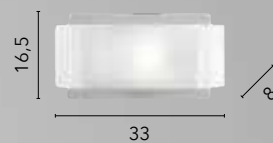

I-RIGHE/AP
8031421771080
1xE27