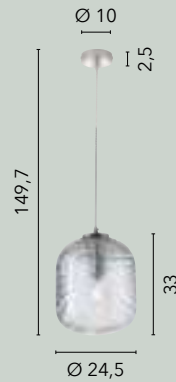

I-NEREIDE-C-S1 BLU
8031414873500
1xE27 LED