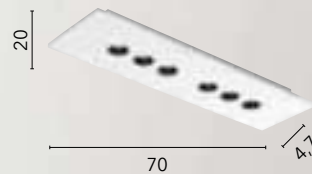

LED-XICO-70X20
8031414883660

LED 6x3W
1260 lm
2700K 4000K 6500K ●●●