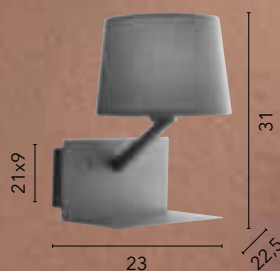

CIAK

/ Applique in metallo gofrato bianco o grigio con paralume in tessuto in tinta ed entrata USB 2A.
/ White or grey embossed metal wall lamp with fabric lampshade in the same colour and USB input 2A.

I-CIAK-AP BCO
8031414869749

I-CIAK-AP GR
8031414869756

1xE27