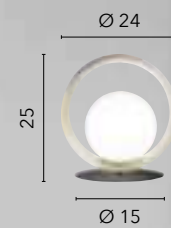

I-SONETTO-L
8031414895823
1xG9 LED