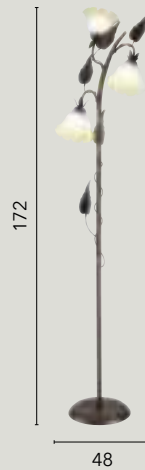

I-TRISTANO-PT3
8031414906079
3xE14