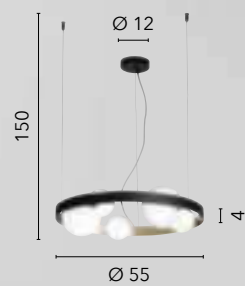

I-SONETTO-S5
8031414895465
5xG9 LED