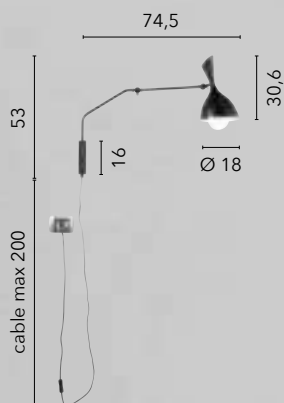

MORGAN

/ Collezione in metallo disponibile nella versione nero o bianco satinato ed interno bianco lucido. Struttura orientabile a seconda delle esigenze.

/ Metal collection available in black or white satin and glossy white interior. Structure adjustable according to needs.

I-MORGAN-AP-NER
8031414884643

I-MORGAN-AP-BCO
8031414884636

1xE27