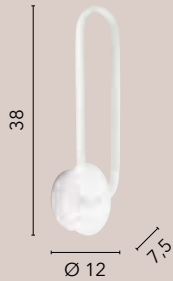

LED-INFINITY-AP
8031414868810

LED 11W
1400 lm
4000K ●

LED 11,5W
1030 lm
4000K ●

LED 30W
2700 lm
4000K ●