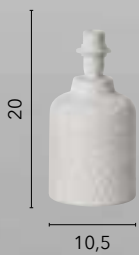

RAVELLO

/ Base in ceramica decorata.
/ Ceramic base collection.

B-RAVELLO-L BCO
8031414886883

1xE14