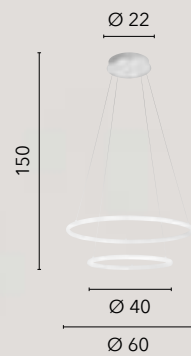

AXIS

/ Axis ha una struttura in metallo con diffusore in silicone e sospensioni uniche: un elemento circolare singolo o doppio elemento circolare con diametri distinti. L'opzione RGB crea un affascinante effetto arcobaleno.

/ Axis has a metal frame with a silicone diffuser and unique suspensions: a single circular element or double circular element with distinct diameters.

The RGB option creates a fascinating rainbow effect.

LED-AXIS-S8060
8031414919819

LED 70W
7700 lm
3000 4000 6500K ●●●

LED-AXIS-S6040-SPI
8031414919826

LED 31W
2635 lm
3000 4000 6500K ●●●
RGB ●●●

LED-AXIS-S60
8031414919802

LED 31W
3300 lm
3000 4000 6500K ●●●