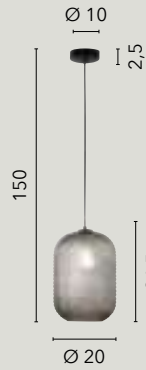

I-ASHFORD-S40 BCO
8031414888047

I-ASHFORD-S20 BCO
8031414874989

I-ASHFORD-S15 BCO
8031414874927

I-ASHFORD-S40 TR
8031414888078

I-ASHFORD-S20 TR
8031414874972

I-ASHFORD-S15 TR
8031414874910

I-ASHFORD-S40 AMB
8031414888030

I-ASHFORD-S20 AMB
8031414874965

I-ASHFORD-S15 AMB
8031414874934

I-ASHFORD-S40 GR
8031414888061

I-ASHFORD-S20 GR
8031414874996

I-ASHFORD-S15 GR
8031414874941

I-ASHFORD-S40 BLU
8031414888054

I-ASHFORD-S20 BLU
8031414875009

I-ASHFORD-S15 BLU
8031414874958

1xE27

1xE27

1xE27