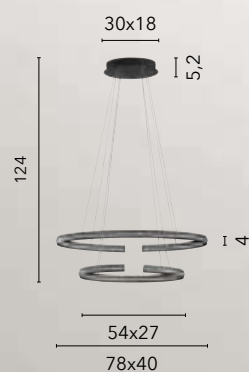

/ Collezione con montatura in fine alluminio
nero gofrato e diffusore in silicone.

/ Collection with fine embossed black aluminum
frame and silicone diffuser.

LED-CLARKE-S120C
8031414877744

LED 88W
11000 lm
3000K ●

LED-CLARKE-S80C
8031414877751

LED 60W
6750 lm
3000K ●

LED-CLARKE-LC
8031414877720

LED 20W
2050 lm
3000K ●

LED-CLARKE-PTC
8031414877737

LED 25W
3650 lm
3000K ●

LED-CLARKE-S120
8031414871520

LED 88W
11000 lm
4000K ●