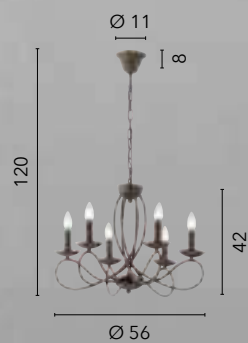

GINEVRA

/ Collezione dalle linee sinuose ed intrecciate con candelieri in metallo e finitura in corten.
/ Collection with sinuous and intertwined lines with metal candlesticks and corten finish.