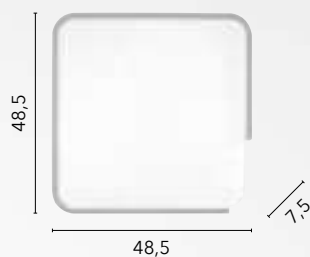

WAYOUT

/ La plafoniera Wayout realizzata in fibre plastiche color grigio e dotata di diffusore in acrilico bianco satinato, offre un'eleganza contemporanea. Disponibile in forma quadrata con angoli stondati, Wayout aggiunge un tocco di stile e funzionalità a qualsiasi ambiente.

/ The Wayout ceiling lamp made of gray-colored plastic fibers and fitted with a satin white acrylic diffuser offers contemporary elegance. Available in square shape with rounded corners, Wayout adds a touch of style and functionality to any room. Color temperature change system with internal switch.

I-WAYOUT-PL50

8031414886197

LED 40W

4125 lm

3000K 4000K 6500K ●●●