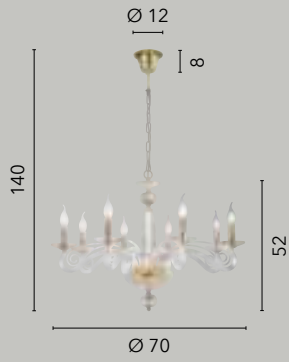

/ Epoque is the design collection that evokes an atmosphere with classic tones, but reinterpreted with a crystal frame and a refined gold finish that emphasizes the geometry of the article.

- 05. Timeless Collection -