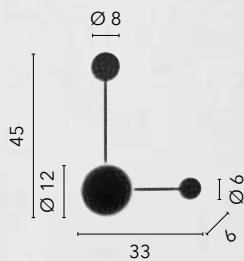

ETERE

/ Applique a LED realizzato in alluminio disponibile nelle varianti nero opaco, bianco e oro satinato.
/ LED wall lamp made of aluminum available in matt black, white and satin gold.

LED-ETERE-PL2 NER
8031414889532

LED-ETERE-PL2 BCO
8031414889525

LED-ETERE-PL3 BCO
8031414889556

LED-ETERE-PL2 ORO
8031414889549

LED-ETERE-PL3 ORO
8031414889570

LED 10W
1380 lm
3000K 4000K 6500K ●●●

LED 12W
1620 lm
3000K 4000K 6500K ●●●