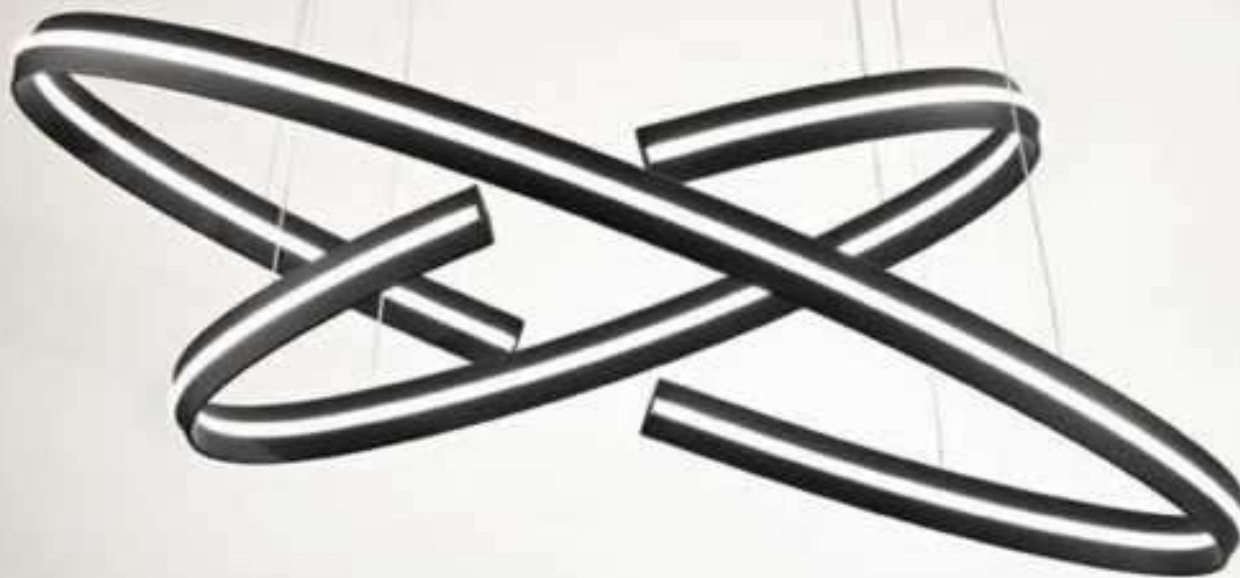

/ Collezione con montatura in fine alluminio
nero gofrato e diffusore in silicone.

/ Collection with fine embossed black aluminum
frame and silicone diffuser.

LED-CLARKE-S120C
8031414877744

LED 88W
11000 lm
3000K ●