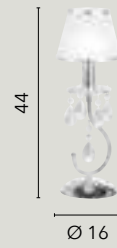

I-BOEME/L1
8031428791159
1xE14