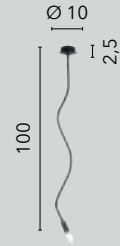

I-CLUB-S50 BCO
8031440362801

I-CLUB-S50 CR
8031440362818

1xE27

LOVER

/ Collezione dalle linee curve e sinuose in metallo flessibile rivestito in silicone nero o bianco.

/ Collection with curved and sinuous lines in flexible metal covered in black and white silicone.