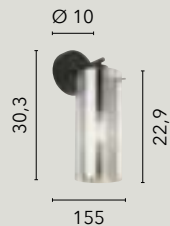

I-MAGIC-AP1-NER
8031414889242

I-MAGIC-AP1-ORO
8031414889259
1xE27

I-MAGIC-L-ORO
8031414889273
1xE27