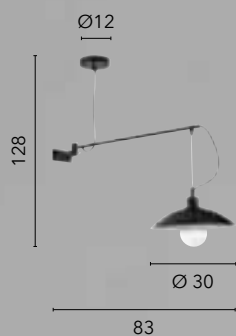

/ Metal wall lamp available in black, white or satin corten with glossy white interior. The base for the electrical connection can be installed both on the wall and on the ceiling.

I-ELDORADO-AP-NER
8031414884667