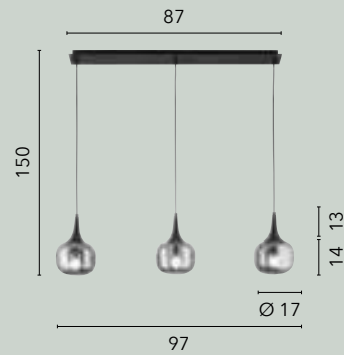

I-JAIPUR-SQ3-BCO
8031414889402

I-JAIPUR-S5-GR
8031414889457
2xE27 + 3xE14

I-JAIPUR-S3-GR
8031414889433
1xE27 + 2xE14

I-JAIPUR-SQ3-GR
8031414889419
3xE14