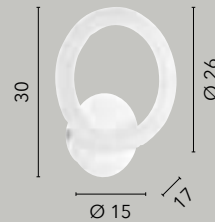

LED 86W
11750 lm
4000K ●

LED 45W
6000 lm
4000K ●

LED-BRYANT-AP
8031414877195

LED 19W
2040 lm
4000K ●

LED 18W
2300 lm
4000K ●

LED-BRYANT-PL3C
8031414877683

LED 86W
11750 lm
3000K ●

LED-BRYANT-PL2C
8031414877676

LED 45W
6000 lm
3000K ●

LED-BRYANT-APC
8031414877652

LED 19W
2040 lm
3000K ●

LED-BRYANT-LC
8031414877669

LED 18W
2300 lm
3000K ●