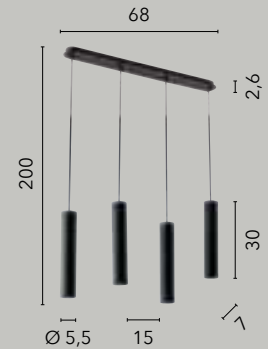

/ Suspensions and ceiling lamps with square and round metal structure available in chrome, white, matt black and corten, brush gold finish.

- 02. Maximal Collection -

cavo
cable

struttura
structure

	I-FLUKE-S NERO 8031440362504	I-FLUKE-S30 NERO 8031414875603	I-FLUKE-S4 NERO 8031414885732
	I-FLUKE-S BCO 8031440362535	I-FLUKE-S30 BCO 8031414875597	I-FLUKE-S4 BCO 8031414885725
	I-FLUKE-S ORO 8031414885633	I-FLUKE-S30 ORO 8031414885619	I-FLUKE-S4 ORO 8031414885749
	I-FLUKE-S CR 8031440361774	I-FLUKE-S30 CR 8031414875610	1xGU10
	I-FLUKE-S BRO 8031414885626	I-FLUKE-S30 BRO 8031414885602	1xGU10