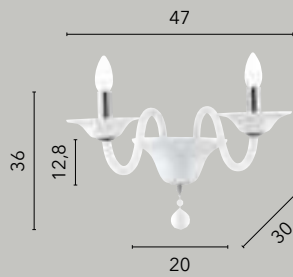

I-SOFFIO/AP
8031414086993
2xE14