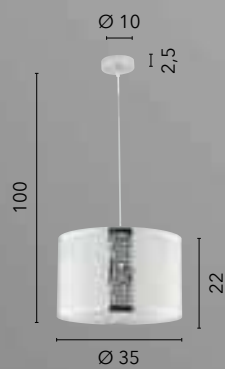

MAYA

/ Collezione in acciaio con decorazioni
realizzate con procedimento taglio laser.
/ Steel collection with decorations
made by laser cutting process.

I-MAYA/S35
8031432451193
1xE27