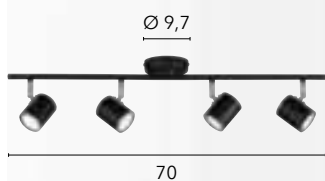

/ Zero spots are made of metal and feature adjustable light points, offering directional lighting. Available in both black and matte white, they feature a minimalist design ideal for adapting to different rooms.