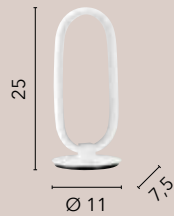

LED 11W
1400 lm
4000K ●

LED-INFINITY-L
8031414868827

LED 11,5W
1030 lm
4000K ●

LED 30W
2700 lm
4000K ●