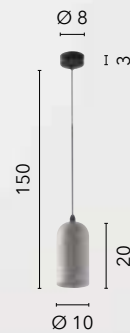

ANDO

/ Sospensioni in cemento naturale grigio disponibile in tre versioni dalle forme modellate.

/ Pendant lamps in natural grey cement available in three models with shaped shapes.